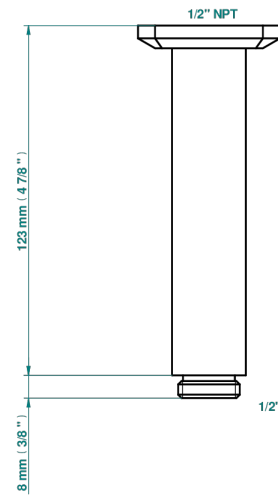

# METROPOLIS BLACK CRYSTAL WITH LEVER HANDLES

A2M-82V/US

Vertical shower arm ceiling mounted 1/2" connection

25093

21/04/2022

## CHARACTERISTIC

- Métropolis Black crystal with lever handles
- Vertical shower arm ceiling mounted 1/2" connection