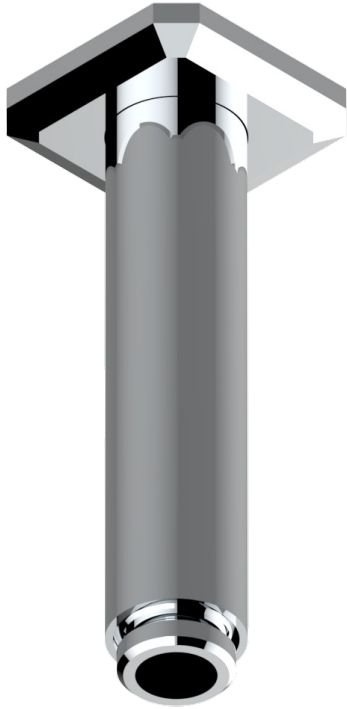

# METROPOLIS BLACK CRYSTAL WITH LEVER HANDLES

A2M-82V/US

Vertical shower arm ceiling mounted 1/2" connection

25093

21/04/2022

## CHARACTERISTIC

- Métropolis Black crystal with lever handles
- Vertical shower arm ceiling mounted 1/2" connection

## AVAILABLE FINITIONS

Black ceram - D30  
Blush PVD - H62  
Brass color PVD - H49  
Brown bronze color PVD - F33  
Chrome polished - A02  
Chrome polished / gold polished - G02

Gold color PVD - H52  
Gold mat - F07  
Gold polished - F01  
Graphite PVD - H64  
Matt Umber PVD - H67  
Matt blush PVD - H60