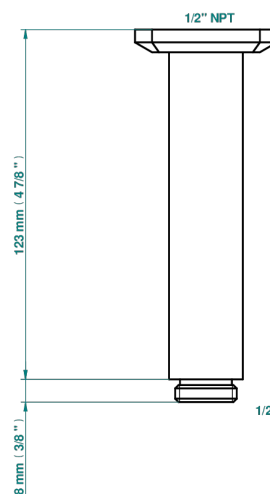

# METROPOLIS BLACK CRYSTAL

A2L-82V/US

Vertical shower arm ceiling mounted 1/2" connection

THG<sup>®</sup>  
PARIS

25093

21/04/2022

## CHARACTERISTIC

- Métropolis Black crystal
- Vertical shower arm ceiling mounted 1/2" connection