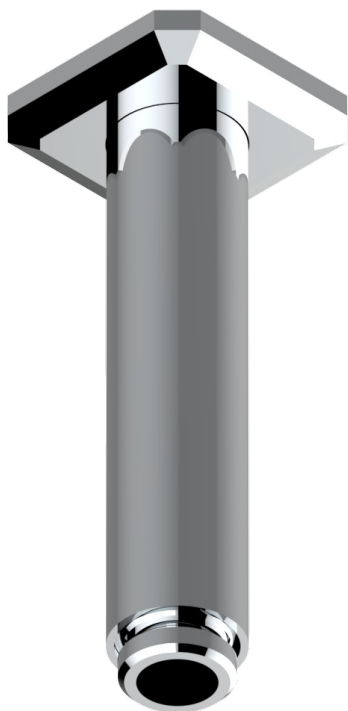

# METROPOLIS BLACK CRYSTAL

A2L-82V/US

Vertical shower arm ceiling mounted 1/2" connection

THG<sup>®</sup>  
PARIS

25093

21/04/2022

## CHARACTERISTIC

- Métropolis Black crystal
- Vertical shower arm ceiling mounted 1/2" connection

## AVAILABLE FINITIONS

Black ceram - D30  
Blush PVD - H62  
Brass color PVD - H49  
Brown bronze color PVD - F33  
Chrome polished - A02  
Chrome polished / gold polished - G02

Gold color PVD - H52  
Gold mat - F07  
Gold polished - F01  
Graphite PVD - H64  
Matt Umber PVD - H67  
Matt blush PVD - H60