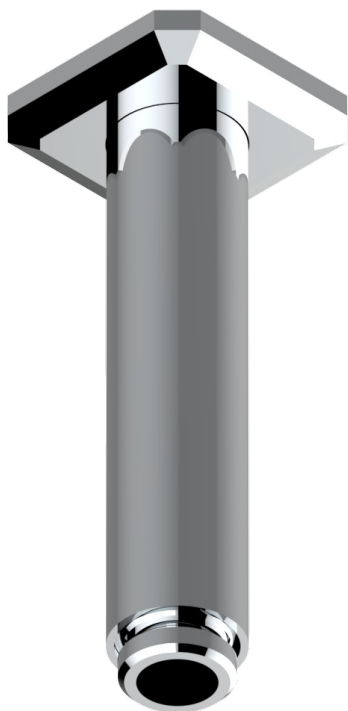

# METROPOLIS CLEAR CRYSTAL WITH LEVER HANDLES

A2B-82V/US

Vertical shower arm ceiling mounted 1/2" connection

25093

21/04/2022

## CHARACTERISTIC

- Métropolis Clear crystal with lever handles
- Vertical shower arm ceiling mounted 1/2" connection

## AVAILABLE FINITIONS

Black ceram - D30

Blush PVD - H62

Brass color PVD - H49

Brown bronze color PVD - F33

Chrome polished - A02

Chrome polished / gold polished - G02

Gold color PVD - H52