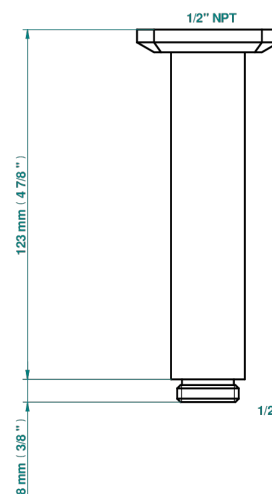

# METROPOLIS CLEAR CRYSTAL WITH LEVER HANDLES

A2B-82V/US

Vertical shower arm ceiling mounted 1/2" connection

25093

21/04/2022

## CHARACTERISTIC

- Métropolis Clear crystal with lever handles
- Vertical shower arm ceiling mounted 1/2" connection