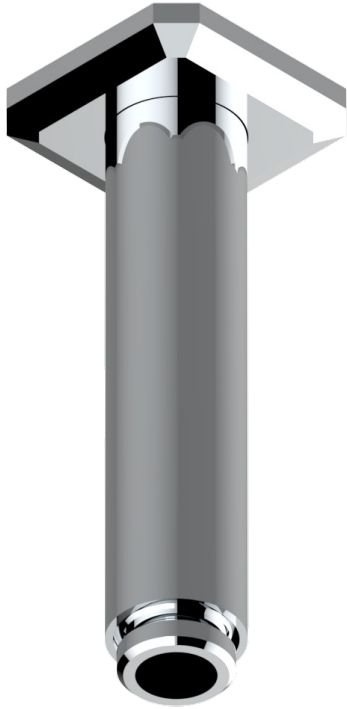

METROPOLIS CLEAR CRYSTAL

A2A-82V/US

Vertical shower arm ceiling mounted 1/2" connection

25093

21/04/2022

CHARACTERISTIC

- Métropolis Clear crystal
- Vertical shower arm ceiling mounted 1/2" connection

AVAILABLE FINITIONS

Black ceram - D30
Blush PVD - H62
Brass color PVD - H49
Brown bronze color PVD - F33
Chrome polished - A02
Chrome polished / gold polished - G02

Gold color PVD - H52
Gold mat - F07
Gold polished - F01
Graphite PVD - H64
Matt Umber PVD - H67
Matt blush PVD - H60

Matt brass color PVD - H50
Matt brown bronze color PVD - F34
Matt chrome (American satin) - C02
Matt gold color PVD - H53
Matt graphite PVD - H65
Matt nickel (American satin) - C01

Matt nickel color PVD - H56
Nickel antique / Sovereign - H28
Nickel color PVD - H55
Nickel polished - B01
Soft gold - F30
Soft matt gold - F31

Umber PVD - H66