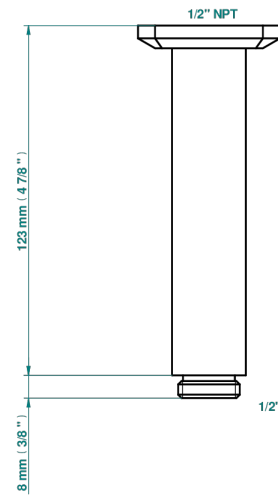

METROPOLIS CLEAR CRYSTAL

A2A-82V/US

Vertical shower arm ceiling mounted 1/2" connection

25093

21/04/2022

CHARACTERISTIC

- Métropolis Clear crystal
- Vertical shower arm ceiling mounted 1/2" connection

AVAILABLE FINITIONS