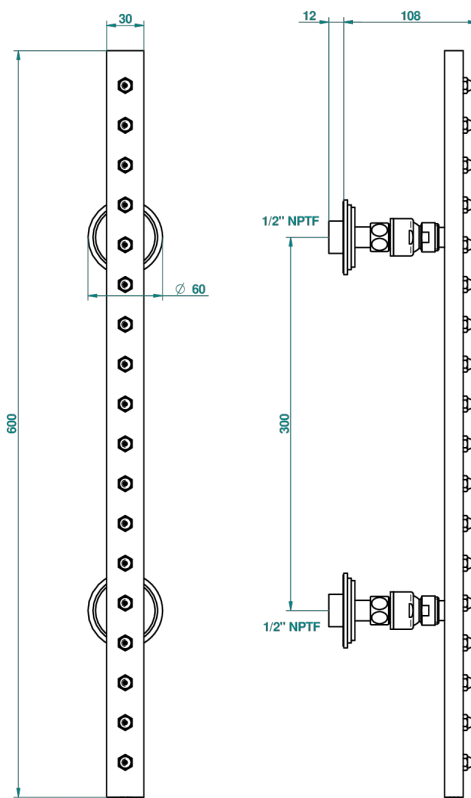

# FAUBOURG METAL WITH LEVER HANDLES

G2U-900/US

Rain-bar, rectangular with 18 picots, 23 1/2" long - with easyclean system

25080

22/01/2009

## CHARACTERISTIC

- Faubourg Metal with lever handles
- Rain-bar, rectangular with 18 picots, 23 1/2" long - with easyclean system

## TECHNICAL SPECS

- Recommandé : 3 bars (max. 5 bars) - Advised : 43,5 psi (max. 72 psi)
- 8 l/min à 3 bars (2.12 gpm at 43.5 psi)