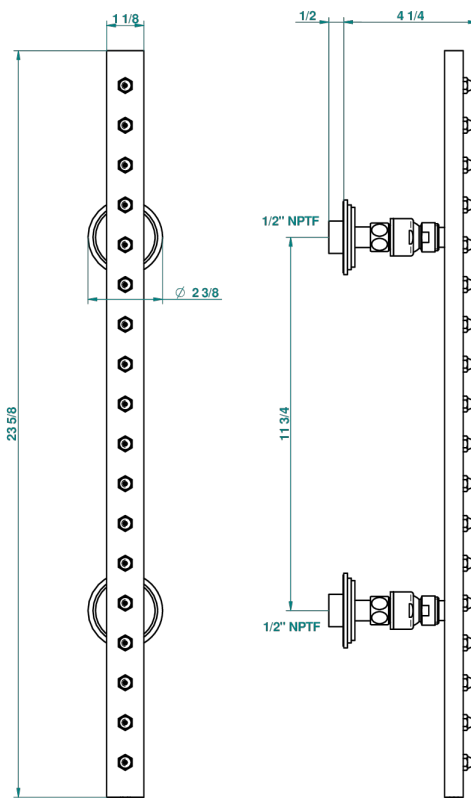

FAUBOURG METAL WITH LEVER HANDLES

G2U-900/US

Rain-bar, rectangular with 18 picots, 23 1/2" long - with easyclean system

25080

22/01/2009

CHARACTERISTIC

- Faubourg Metal with lever handles
- Rain-bar, rectangular with 18 picots, 23 1/2" long - with easyclean system

TECHNICAL SPECS

- Recommandé : 3 bars (max. 5 bars) - Advised : 43,5 psi (max. 72 psi)
- 8 l/min à 3 bars (2.12 gpm at 43.5 psi)

AVAILABLE FINITIONS

Black ceram - D30
Blush PVD - H62
Brass color PVD - H49
Brown bronze color PVD - F33
Chrome polished - A02
Chrome polished / gold polished - G02