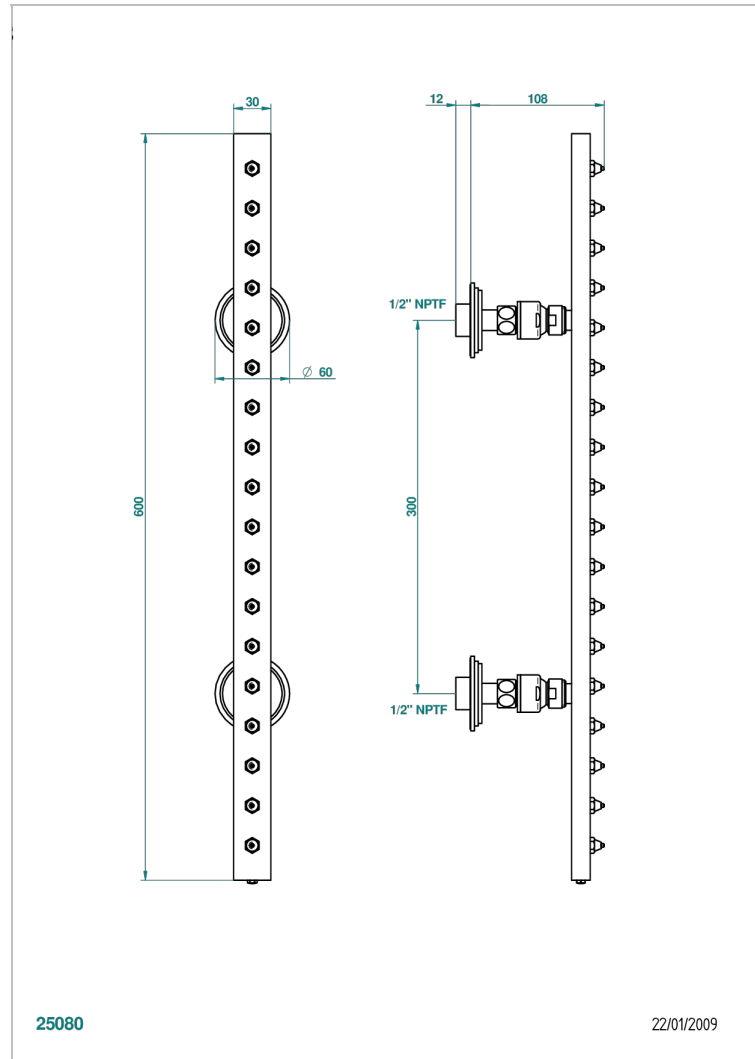

FRIVOLE WITH LEVER HANDLES

G2S-900/US

Rain-bar, rectangular with 18 picots, 23 1/2" long - with easyclean system

THG[®]
PARIS

CHARACTERISTIC

- Frivole with lever handles
- Rain-bar, rectangular with 18 picots, 23 1/2" long - with easyclean system

TECHNICAL SPECS

- Recommandé : 3 bars (max. 5 bars) - Advised : 43,5 psi (max. 72 psi)
- 8 l/min à 3 bars (2.12 gpm at 43.5 psi)

AVAILABLE FINITIONS

Black ceram - D30
Blush PVD - H62
Brass color PVD - H49
Brown bronze color PVD - F33
Chrome polished - A02
Chrome polished / gold polished - G02

Matt nickel color PVD - H56
Nickel antique / Sovereign - H28
Nickel color PVD - H55
Nickel polished - B01
Soft gold - F30
Soft matt gold - F31

Umber PVD - H66