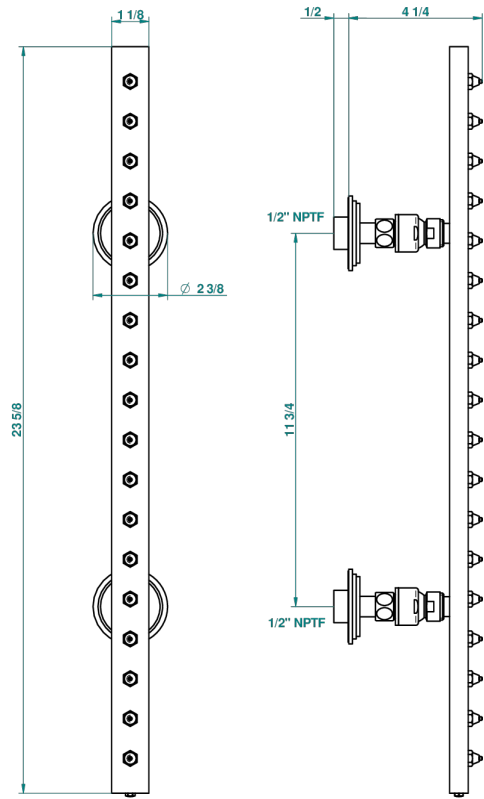

# FRIVOLE WITH LEVER HANDLES

G2S-900/US

Rain-bar, rectangular with 18 picots, 23 1/2" long - with easyclean system

25080

22/01/2009

## CHARACTERISTIC

- Frivole with lever handles
- Rain-bar, rectangular with 18 picots, 23 1/2" long - with easyclean system