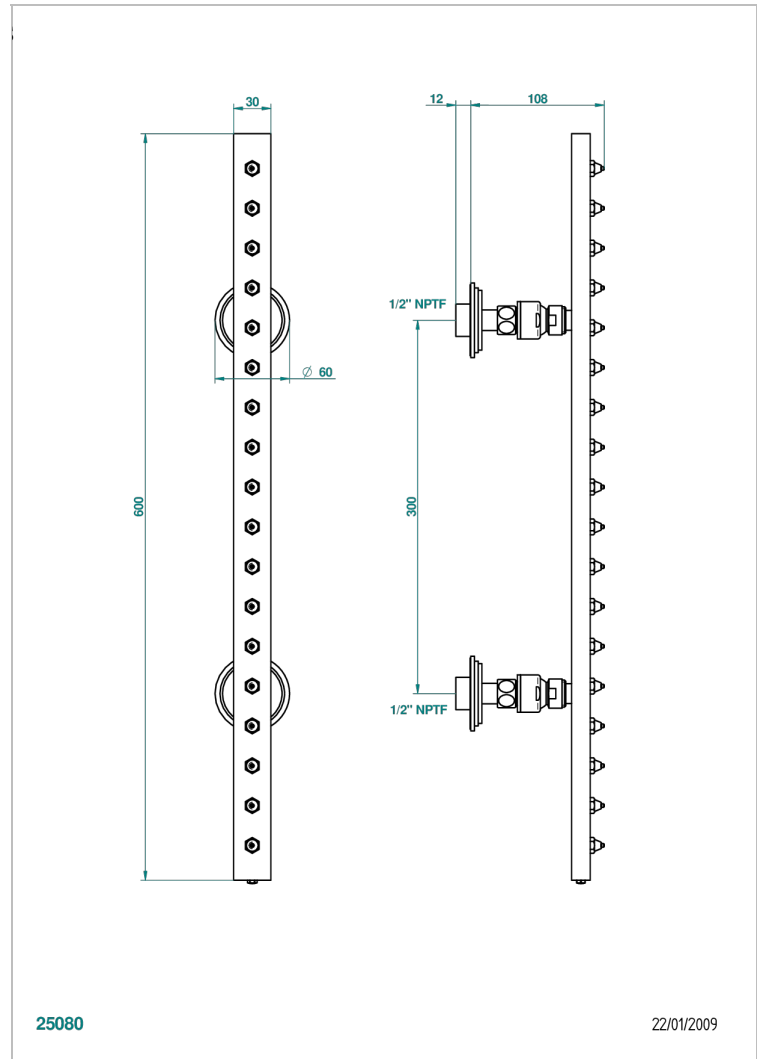

FROUFROU WITH LEVER HANDLES

G2P-900/US

Rain-bar, rectangular with 18 picots, 23 1/2" long - with easyclean system

CHARACTERISTIC

- Froufrou with lever handles
- Rain-bar, rectangular with 18 picots, 23 1/2" long - with easyclean system

TECHNICAL SPECS

- Recommandé : 3 bars (max. 5 bars) - Advised : 43,5 psi (max. 72 psi)
- 8 l/min à 3 bars (2.12 gpm at 43.5 psi)

AVAILABLE FINITIONS

Black ceram - D30
Blush PVD - H62
Brass color PVD - H49
Brown bronze color PVD - F33
Chrome polished - A02
Chrome polished / gold polished - G02

Matt nickel color PVD - H56
Nickel antique / Sovereign - H28
Nickel color PVD - H55
Nickel polished - B01
Soft gold - F30
Soft matt gold - F31

Umber PVD - H66