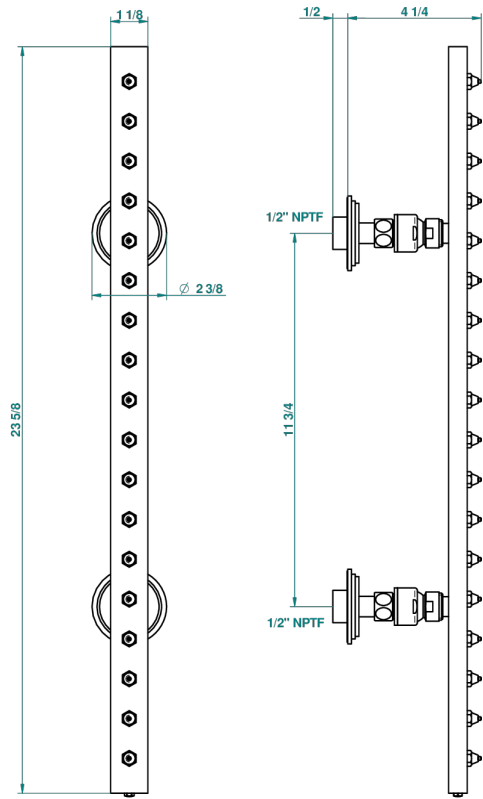

# FROUFROU WITH LEVER HANDLES

G2P-900/US

Rain-bar, rectangular with 18 picots, 23 1/2" long - with easyclean system

25080

22/01/2009

## CHARACTERISTIC

- Froufrou with lever handles
- Rain-bar, rectangular with 18 picots, 23 1/2" long - with easyclean system