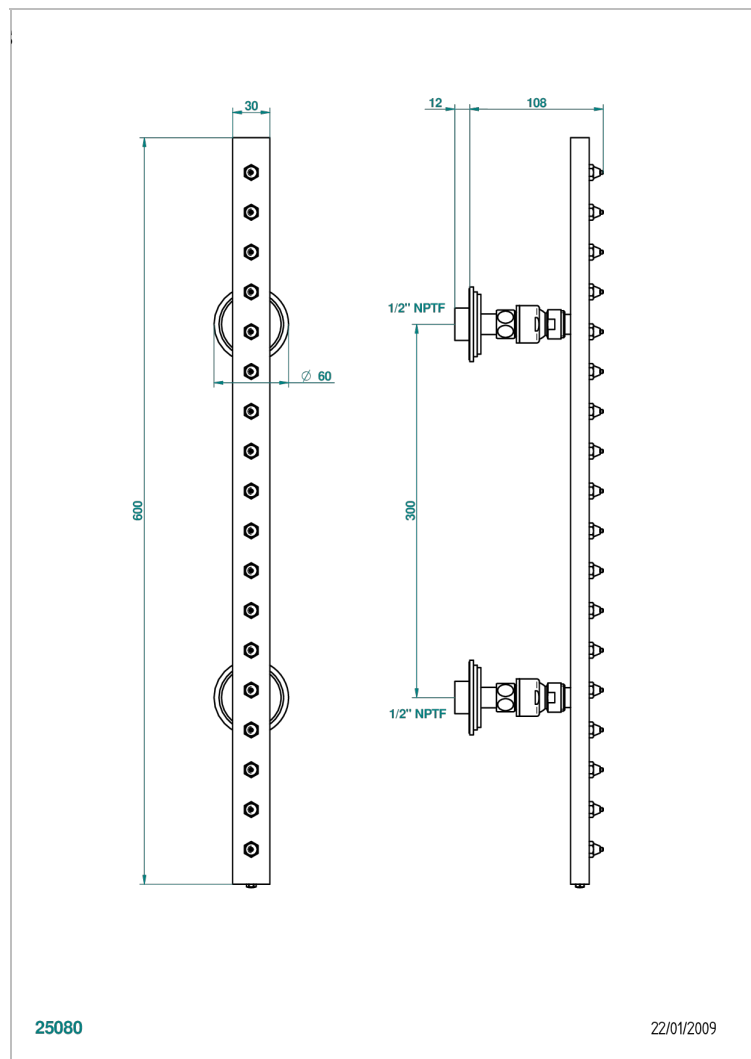

FAUBOURG BLACK PORCELAIN WITH LEVER HANDLES

G2M-900/US

Rain-bar, rectangular with 18 picots, 23 1/2" long - with easyclean system

CHARACTERISTIC

- Faubourg Black Porcelain with lever handles
- Rain-bar, rectangular with 18 picots, 23 1/2" long - with easyclean system

TECHNICAL SPECS

- Recommandé : 3 bars (max. 5 bars) - Advised : 43,5 psi (max. 72 psi)
- 8 l/min à 3 bars (2.12 gpm at 43.5 psi)

AVAILABLE FINITIONS

Black ceram - D30
Blush PVD - H62
Brass color PVD - H49
Brown bronze color PVD - F33
Chrome polished - A02
Chrome polished / gold polished - G02