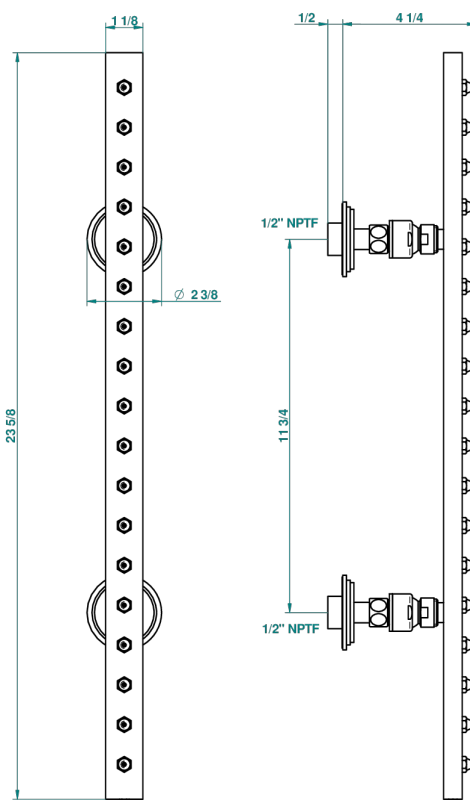

# FAUBOURG BLACK PORCELAIN WITH LEVER HANDLES

G2M-900/US

Rain-bar, rectangular with 18 picots, 23 1/2" long - with easyclean system

25080

22/01/2009

## CHARACTERISTIC

- Faubourg Black Porcelain with lever handles
- Rain-bar, rectangular with 18 picots, 23 1/2" long - with easyclean system

## TECHNICAL SPECS

- Recommandé : 3 bars (max. 5 bars) - Advised : 43,5 psi (max. 72 psi)
- 8 l/min à 3 bars (2.12 gpm at 43.5 psi)