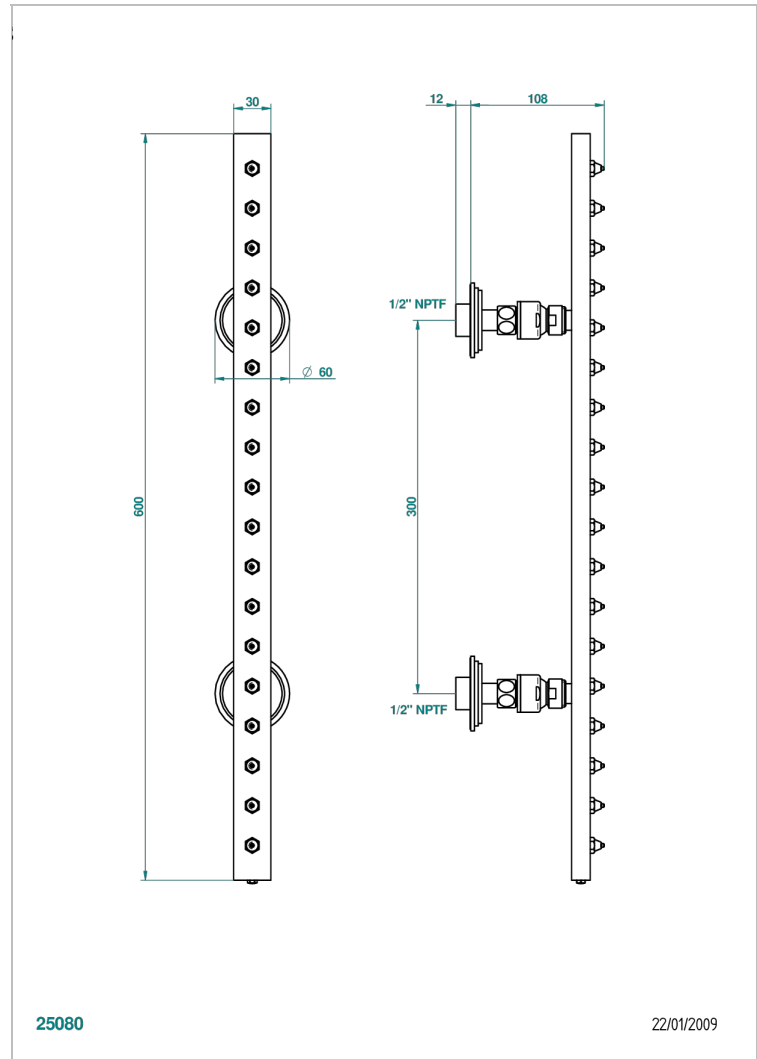

# FAUBOURG BLACK PORCELAIN

G2L-900/US

Rain-bar, rectangular with 18 picots, 23 1/2" long - with easyclean system

## CHARACTERISTIC

- Faubourg Black Porcelain
- Rain-bar, rectangular with 18 picots, 23 1/2" long - with easyclean system