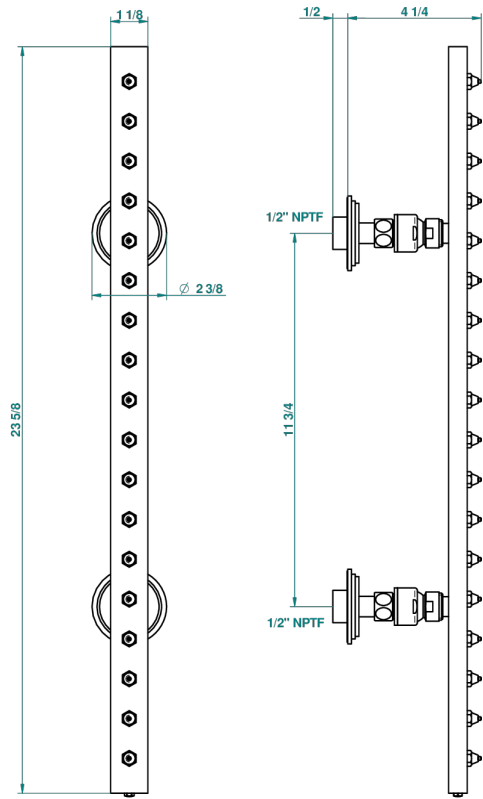

FAUBOURG BLACK PORCELAIN

G2L-900/US

Rain-bar, rectangular with 18 picots, 23 1/2" long - with easyclean system

25080

22/01/2009

CHARACTERISTIC

- Faubourg Black Porcelain
- Rain-bar, rectangular with 18 picots, 23 1/2" long - with easyclean system

TECHNICAL SPECS

- Recommandé : 3 bars (max. 5 bars) - Advised : 43,5 psi (max. 72 psi)
- 8 l/min à 3 bars (2.12 gpm at 43.5 psi)

AVAILABLE FINITIONS

Black ceram - D30
Blush PVD - H62
Brass color PVD - H49
Brown bronze color PVD - F33
Chrome polished - A02
Chrome polished / gold polished - G02