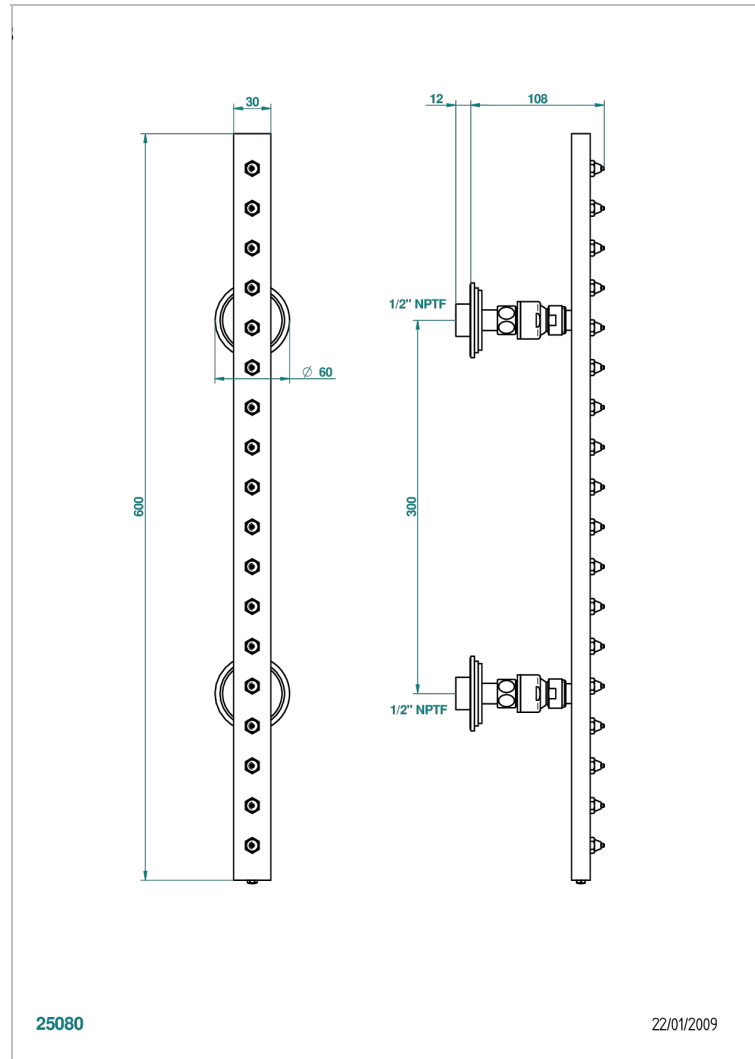

FAUBOURG WHITE PORCELAIN

G2K-900/US

Rain-bar, rectangular with 18 picots, 23 1/2" long - with easyclean system

THG[®]
PARIS

CHARACTERISTIC

- Faubourg White Porcelain
- Rain-bar, rectangular with 18 picots, 23 1/2" long - with easyclean system

TECHNICAL SPECS

- Recommandé : 3 bars (max. 5 bars) - Advised : 43,5 psi (max. 72 psi)
- 8 l/min à 3 bars (2.12 gpm at 43.5 psi)

AVAILABLE FINITIONS

Black ceram - D30
Blush PVD - H62
Brass color PVD - H49
Brown bronze color PVD - F33
Chrome polished - A02
Chrome polished / gold polished - G02