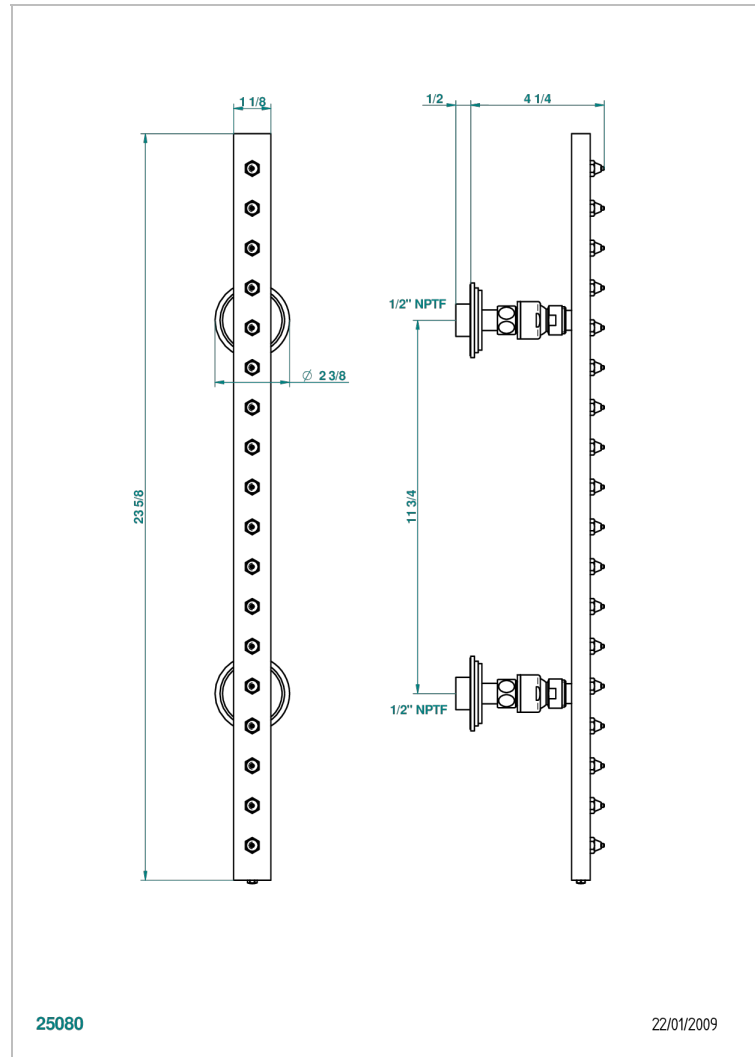

# FAUBOURG WHITE PORCELAIN

G2K-900/US

Rain-bar, rectangular with 18 picots, 23 1/2" long - with easyclean system

## CHARACTERISTIC

- Faubourg White Porcelain
- Rain-bar, rectangular with 18 picots, 23 1/2" long - with easyclean system