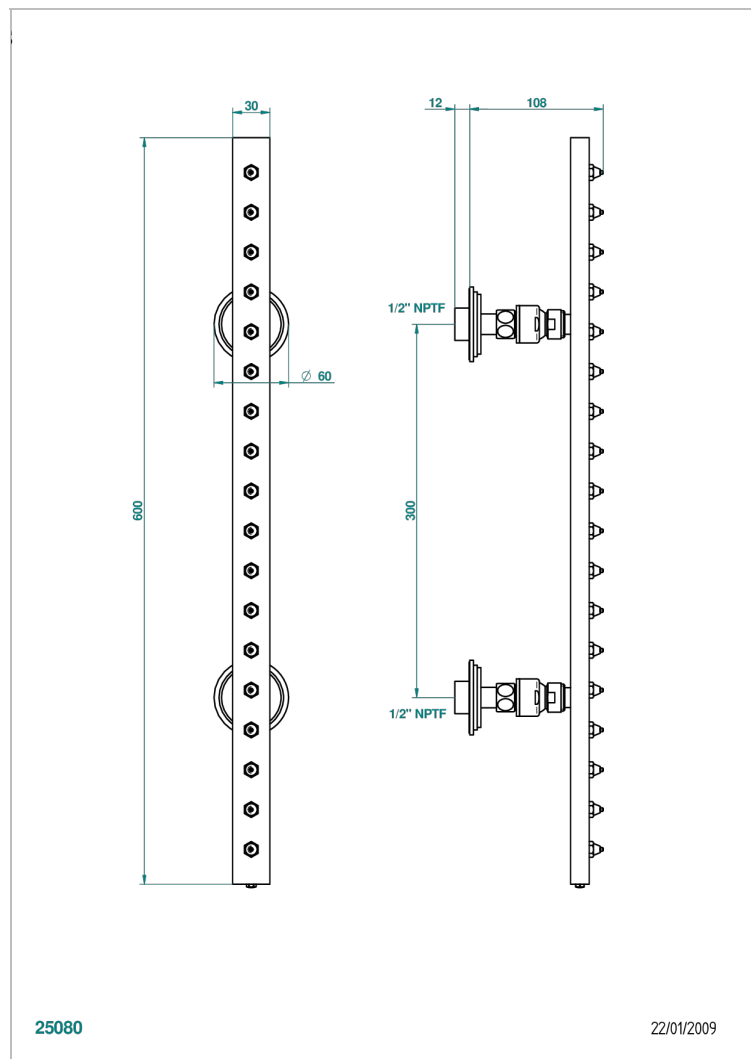

FAUBOURG WHITE PORCELAIN WITH LEVER HANDLES

G2J-900/US

Rain-bar, rectangular with 18 picots, 23 1/2" long - with easyclean system

CHARACTERISTIC

- Faubourg White Porcelain with lever handles
- Rain-bar, rectangular with 18 picots, 23 1/2" long - with easyclean system

TECHNICAL SPECS

- Recommandé : 3 bars (max. 5 bars) - Advised : 43,5 psi (max. 72 psi)
- 8 l/min à 3 bars (2.12 gpm at 43.5 psi)

AVAILABLE FINITIONS

Black ceram - D30
Blush PVD - H62
Brass color PVD - H49
Brown bronze color PVD - F33
Chrome polished - A02
Chrome polished / gold polished - G02