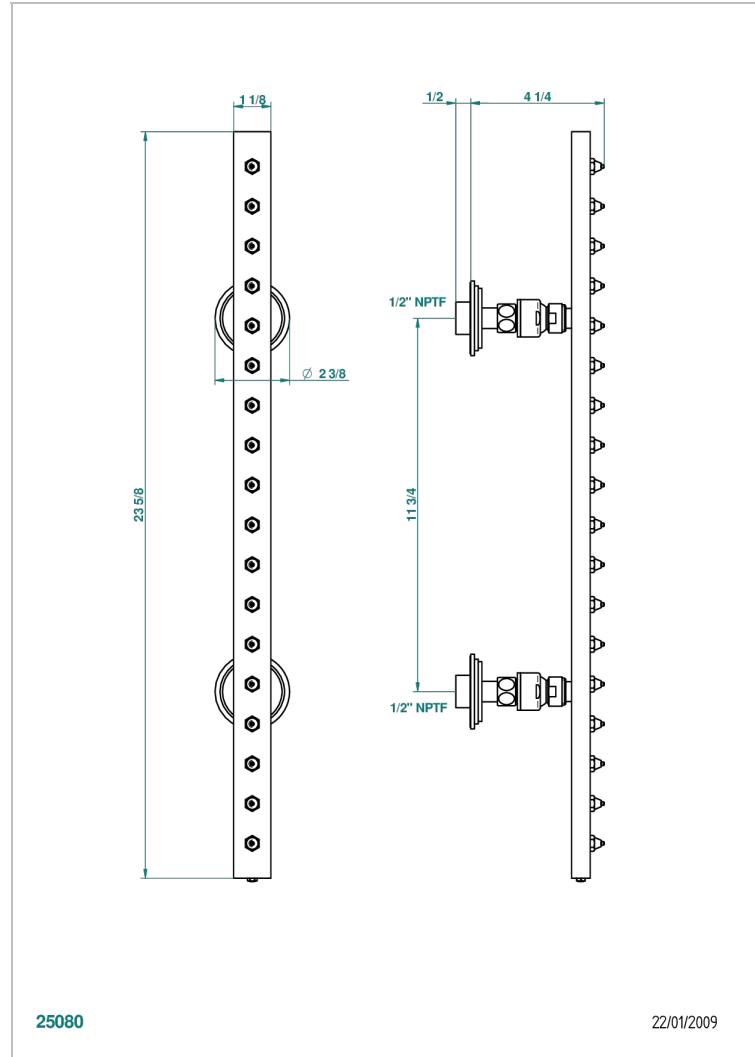

FAUBOURG WHITE PORCELAIN WITH LEVER HANDLES

G2J-900/US

Rain-bar, rectangular with 18 picots, 23 1/2" long - with easyclean system

CHARACTERISTIC

- Faubourg White Porcelain with lever handles
- Rain-bar, rectangular with 18 picots, 23 1/2" long - with easyclean system

TECHNICAL SPECS

- Recommandé : 3 bars (max. 5 bars) - Advised : 43,5 psi (max. 72 psi)
- 8 l/min à 3 bars (2.12 gpm at 43.5 psi)

AVAILABLE FINITIONS

Black ceram - D30
Blush PVD - H62
Brass color PVD - H49
Brown bronze color PVD - F33
Chrome polished - A02
Chrome polished / gold polished - G02