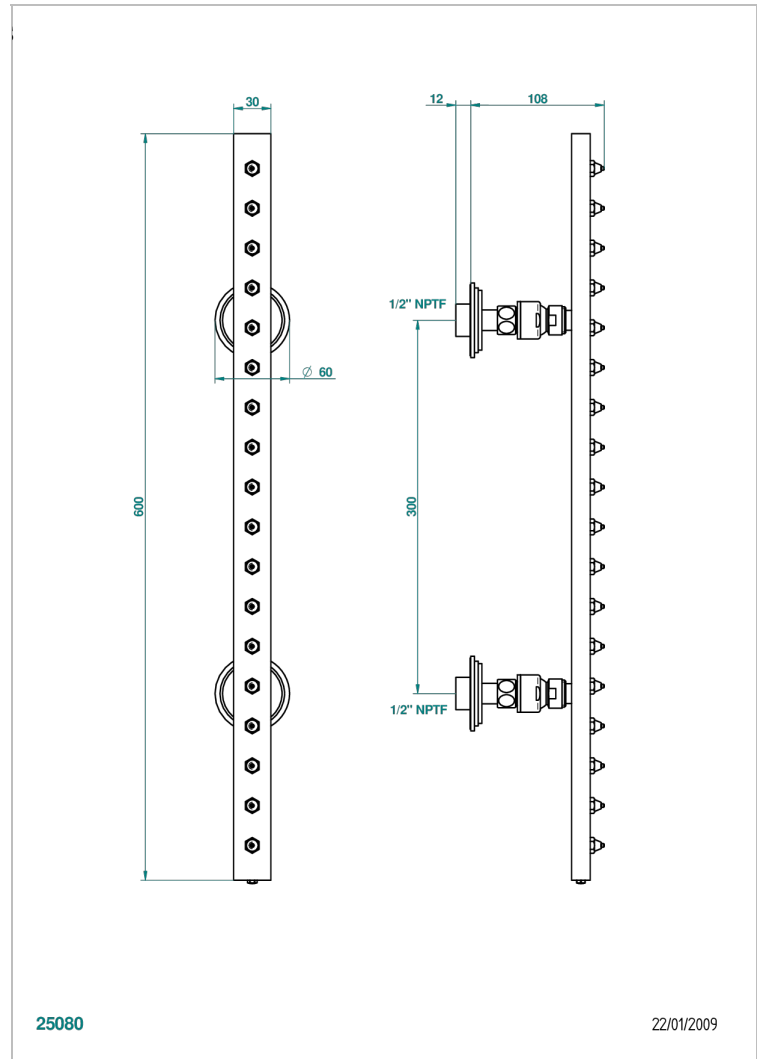

LE 9 NERO MARQUINA

G2I-900/US

Rain-bar, rectangular with 18 picots, 23 1/2" long - with easyclean system

THG[®]
PARIS

CHARACTERISTIC

- Le 9 Nero Marquina
- Rain-bar, rectangular with 18 picots, 23 1/2" long - with easyclean system

TECHNICAL SPECS

- Recommandé : 3 bars (max. 5 bars) - Advised : 43,5 psi (max. 72 psi)
- 8 l/min à 3 bars (2.12 gpm at 43.5 psi)

AVAILABLE FINITIONS

Black ceram - D30
Blush PVD - H62
Brass color PVD - H49
Brown bronze color PVD - F33
Chrome polished - A02
Chrome polished / gold polished - G02