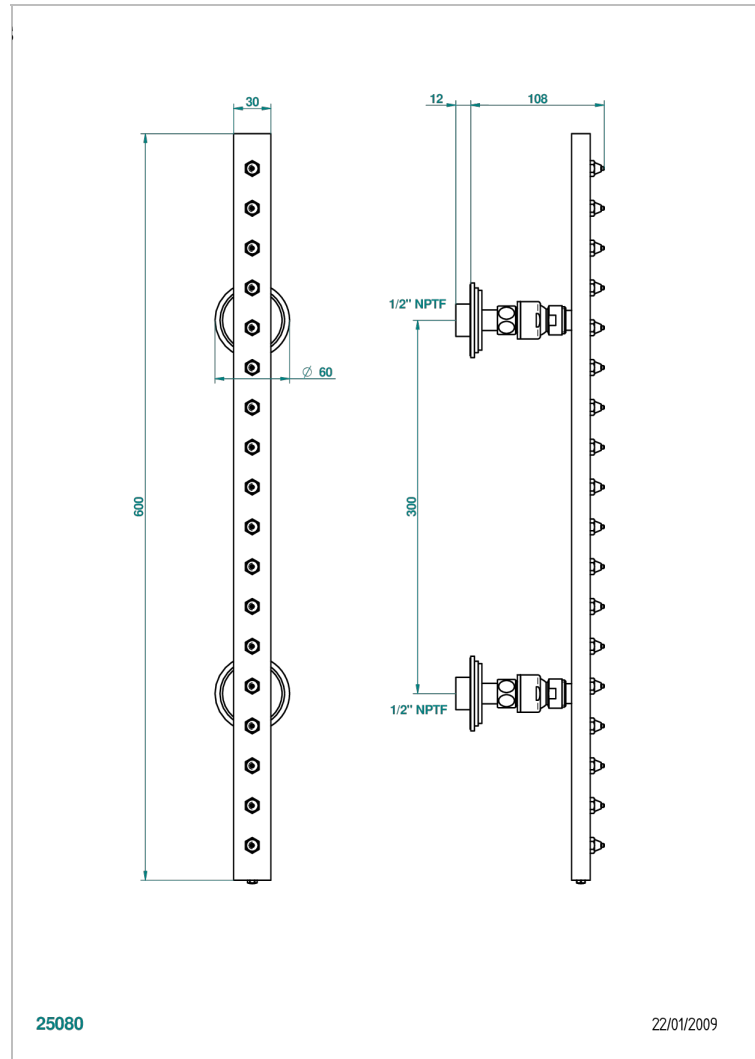

LE 9 HOWLITE

G2H-900/US

Rain-bar, rectangular with 18 picots, 23 1/2" long - with easyclean system

CHARACTERISTIC

- Le 9 Howlite
- Rain-bar, rectangular with 18 picots, 23 1/2" long - with easyclean system

TECHNICAL SPECS

- Recommandé : 3 bars (max. 5 bars) - Advised : 43,5 psi (max. 72 psi)
- 8 l/min à 3 bars (2.12 gpm at 43.5 psi)

AVAILABLE FINITIONS

Black ceram - D30
Blush PVD - H62
Brass color PVD - H49
Brown bronze color PVD - F33
Chrome polished - A02
Chrome polished / gold polished - G02