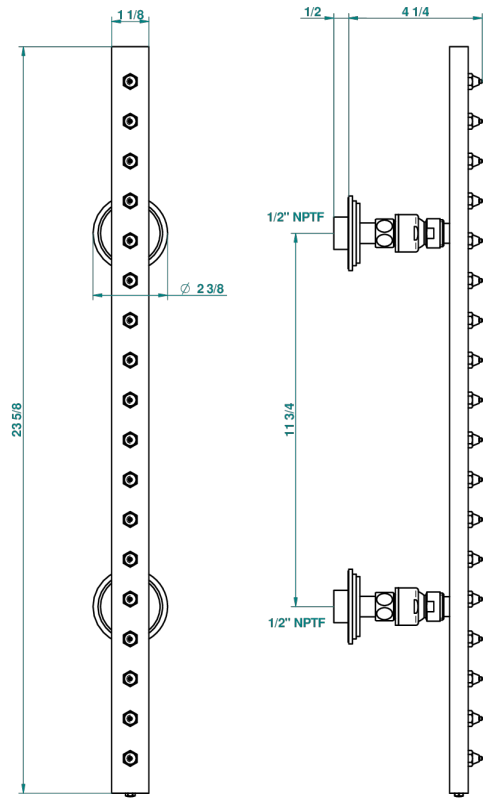

LE 9 HOWLITE

G2H-900/US

Rain-bar, rectangular with 18 picots, 23 1/2" long - with easyclean system

25080

22/01/2009

CHARACTERISTIC

- Le 9 Howlite
- Rain-bar, rectangular with 18 picots, 23 1/2" long - with easyclean system

TECHNICAL SPECS

- Recommandé : 3 bars (max. 5 bars) - Advised : 43,5 psi (max. 72 psi)
- 8 l/min à 3 bars (2.12 gpm at 43.5 psi)

AVAILABLE FINITIONS

Black ceram - D30
Blush PVD - H62
Brass color PVD - H49
Brown bronze color PVD - F33
Chrome polished - A02
Chrome polished / gold polished - G02