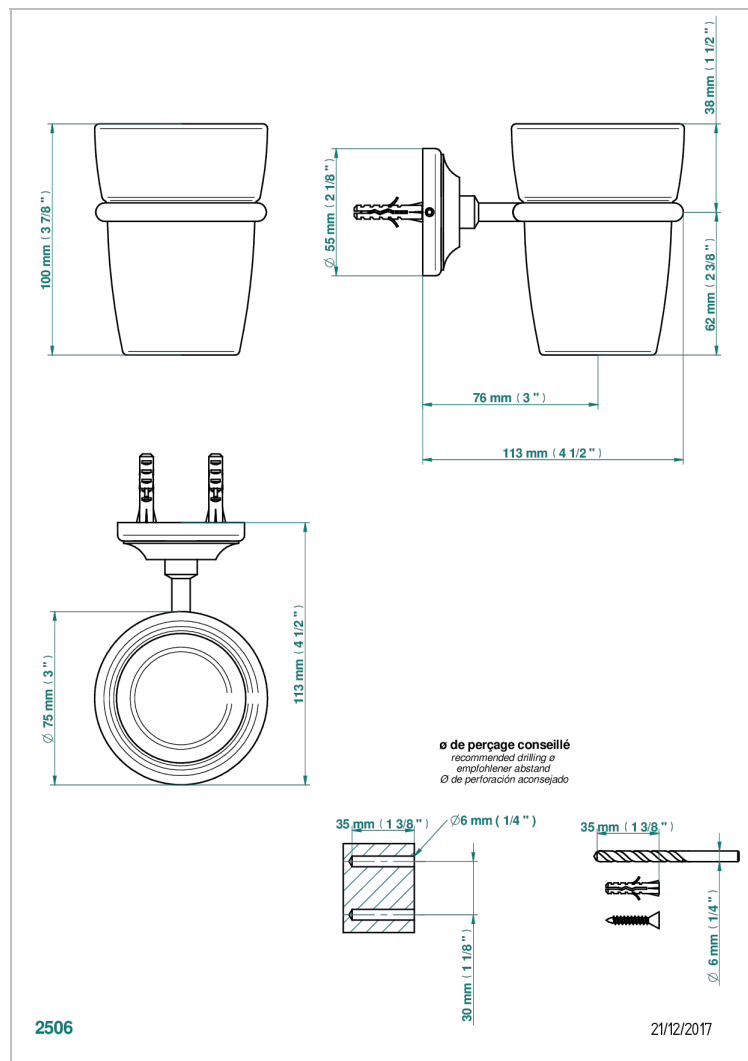

CHARLESTON WITH LEVER HANDLES

G75-536

Tumbler holder, wall mounted

CHARACTERISTIC

- Charleston with lever handles
- Tumbler holder, wall mounted

AVAILABLE FINITIONS

Black ceram - D30
Blush PVD - H62
Brass color PVD - H49
Brown bronze color PVD - F33
Chrome polished - A02
Chrome polished / gold polished - G02