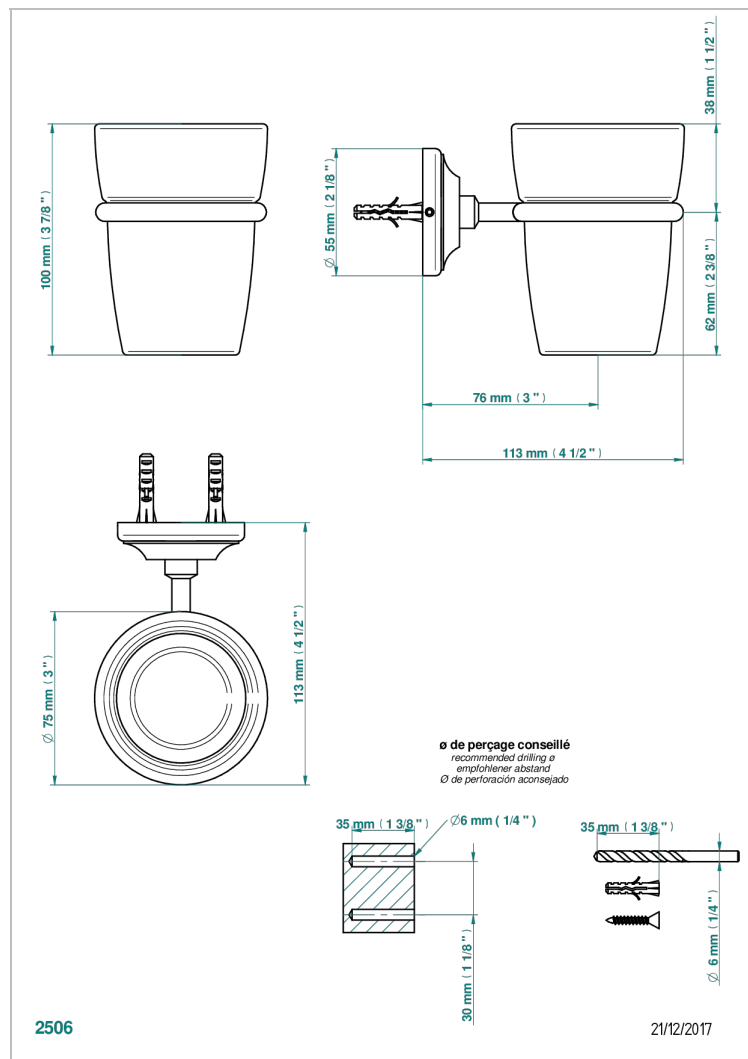

CHARLESTON WITH SMOOTH METAL LEVER HANDLES

G3N-536

Tumbler holder, wall mounted

CHARACTERISTIC

- Charleston with smooth metal lever handles
- Tumbler holder, wall mounted

AVAILABLE FINITIONS

Black ceram - D30