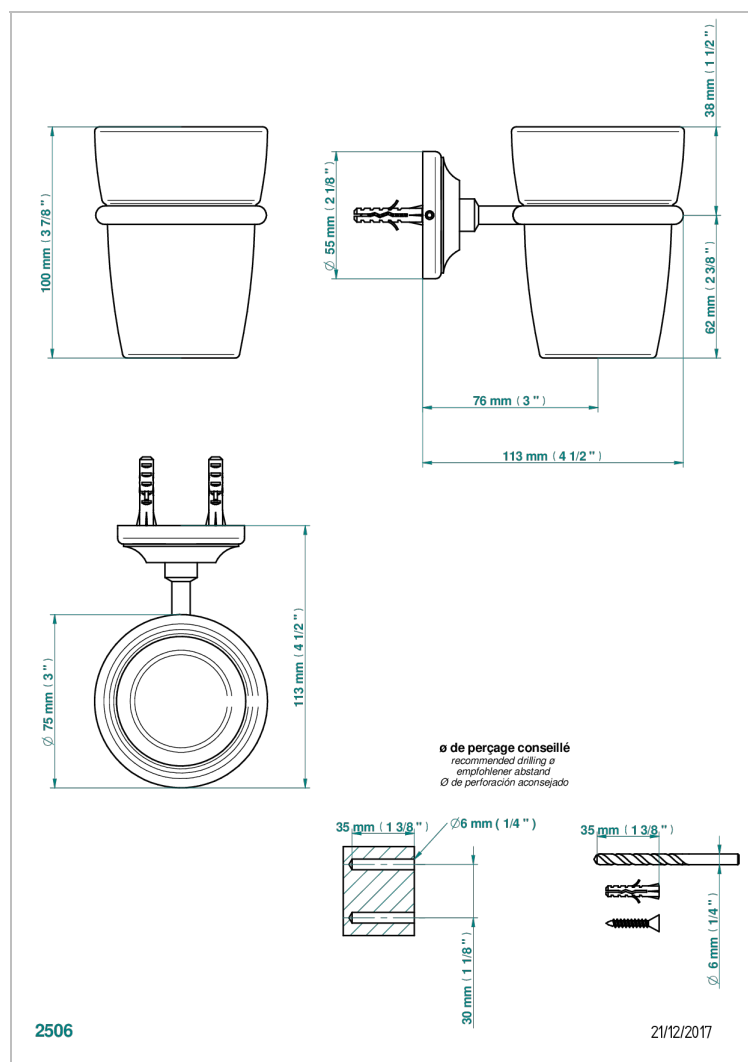

BROADWAY WITH WHITE PORCELAIN LEVER HANDLES

A04-536

Tumbler holder, wall mounted

CHARACTERISTIC

- Broadway with white porcelain lever handles
- Tumbler holder, wall mounted

AVAILABLE FINITIONS

Black ceram - D30
Blush PVD - H62
Brass color PVD - H49
Brown bronze color PVD - F33
Chrome polished - A02
Chrome polished / gold polished - G02