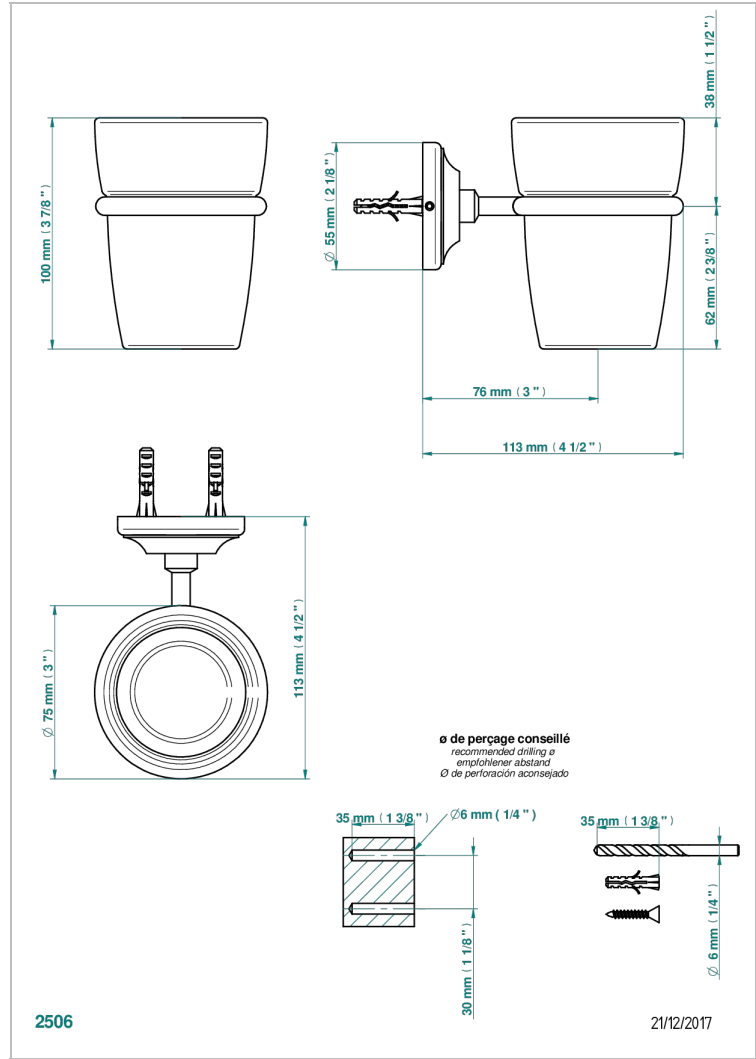

BROADWAY WITH LEVER

A04-536

Wall mounted glass tumbler and holder

CHARACTERISTIC

- Broadway with Lever
- Wall mounted glass tumbler and holder

AVAILABLE FINITIONS

Antique nickel - H28
Black ceram - D30
Blush PVD - H62
Brass color PVD - H49
Brown bronze color PVD - F33
Gold color PVD - H52