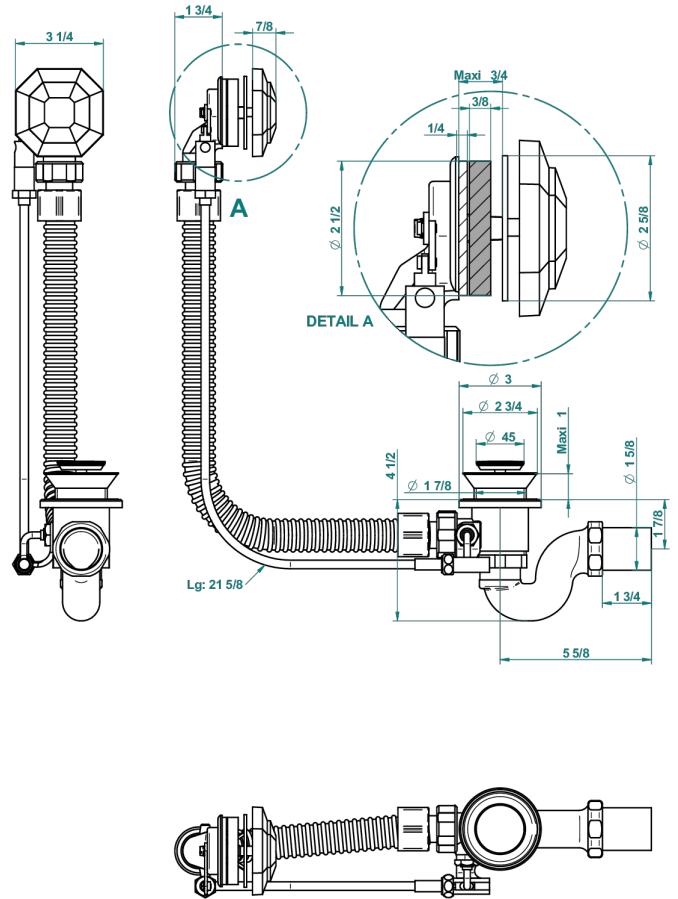

TRADITION CRYSTAL

A59-300

Complete bath pop-up waste -cable lg 55 cm

THG[®]
PARIS

25018

12/06/2017

CHARACTERISTIC

- Tradition Crystal
- Complete bath pop-up waste -cable lg 55 cm

Nickel color PVD - H55
Polished chrome (color finish) - A02
Umber PVD - H66