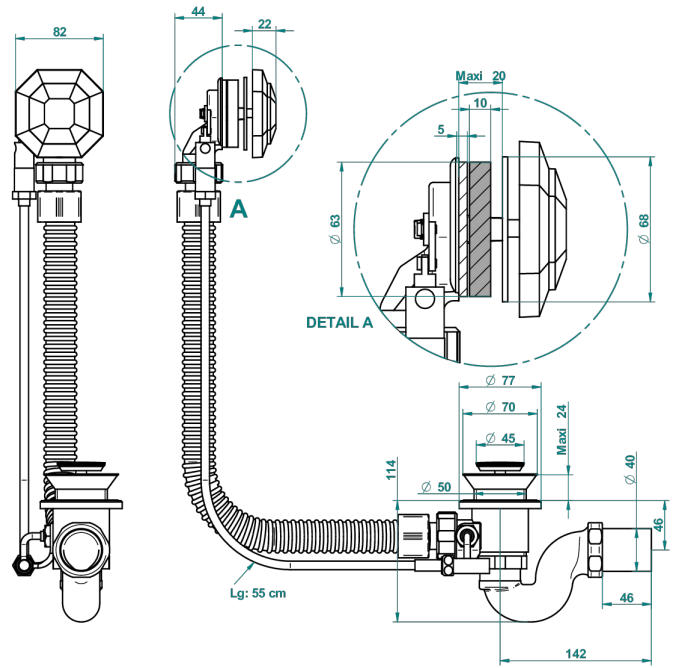

# TRADITION WITH LEVER

A58-300

Complete bath pop-up waste -cable lg 55 cm

THG<sup>®</sup>  
PARIS

25018

12/06/2017

## CHARACTERISTIC

- Tradition with lever
- Complete bath pop-up waste -cable lg 55 cm