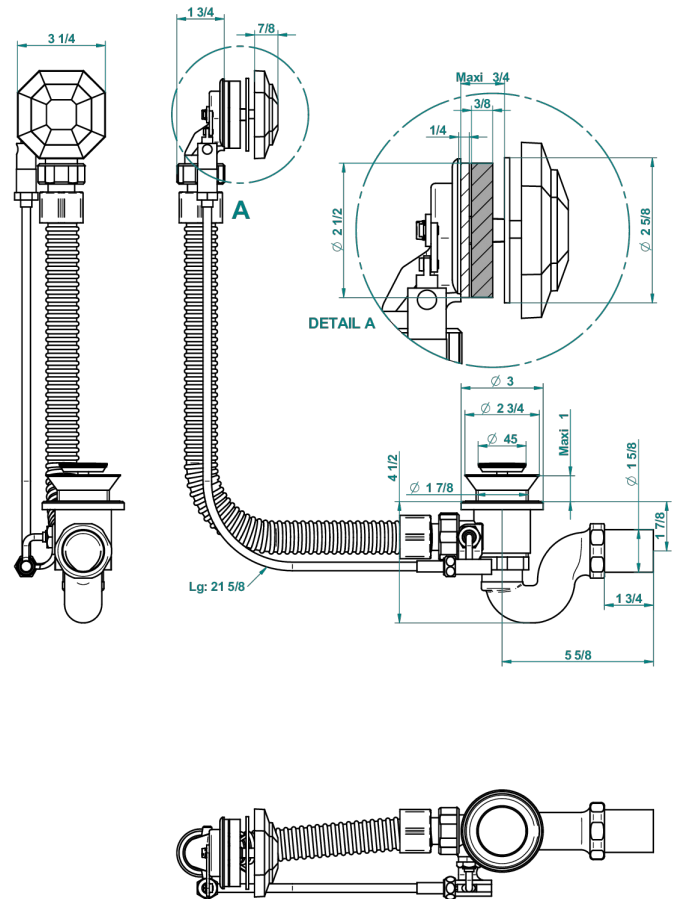

TRADITION WITH LEVER

A58-300

Complete bath pop-up waste -cable lg 55 cm

THG[®]
PARIS

25018

12/06/2017

CHARACTERISTIC

- Tradition with lever
- Complete bath pop-up waste -cable lg 55 cm

Nickel color PVD - H55
Polished chrome (color finish) - A02
Umber PVD - H66