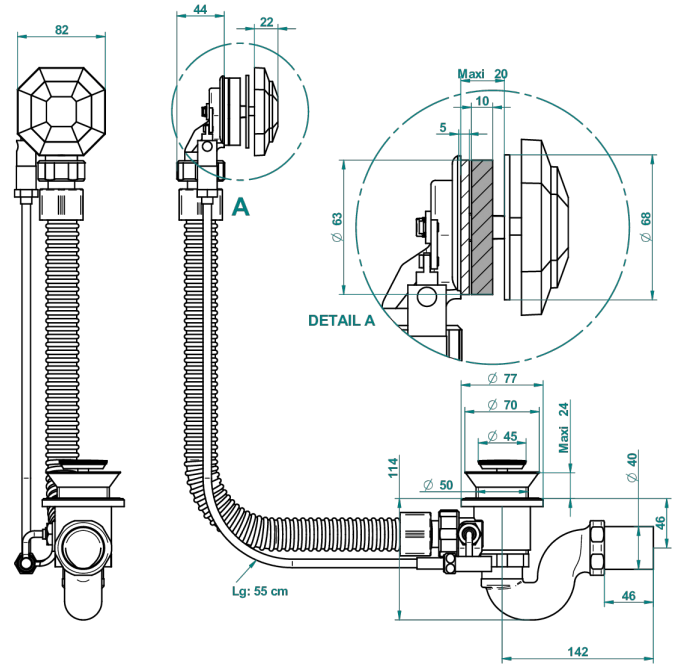

ART DECO CRYSTAL

A56-300

Complete bath pop-up waste -cable lg 55 cm

THG[®]
PARIS

25018

12/06/2017

CHARACTERISTIC

- Art Déco Crystal
- Complete bath pop-up waste -cable lg 55 cm

Nickel color PVD - H55
Polished chrome (color finish) - A02
Umber PVD - H66