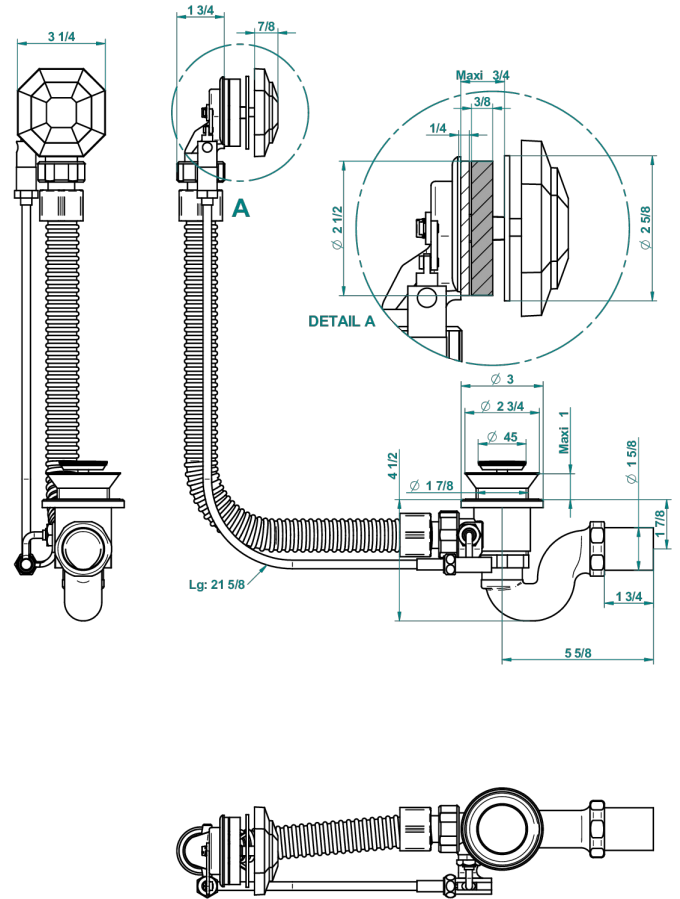

# ART DECO CRYSTAL

A56-300

Complete bath pop-up waste -cable lg 55 cm

25018

12/06/2017

## CHARACTERISTIC

- Art Déco Crystal
- Complete bath pop-up waste -cable lg 55 cm

Nickel color PVD - H55  
Polished chrome (color finish) - A02  
Umber PVD - H66