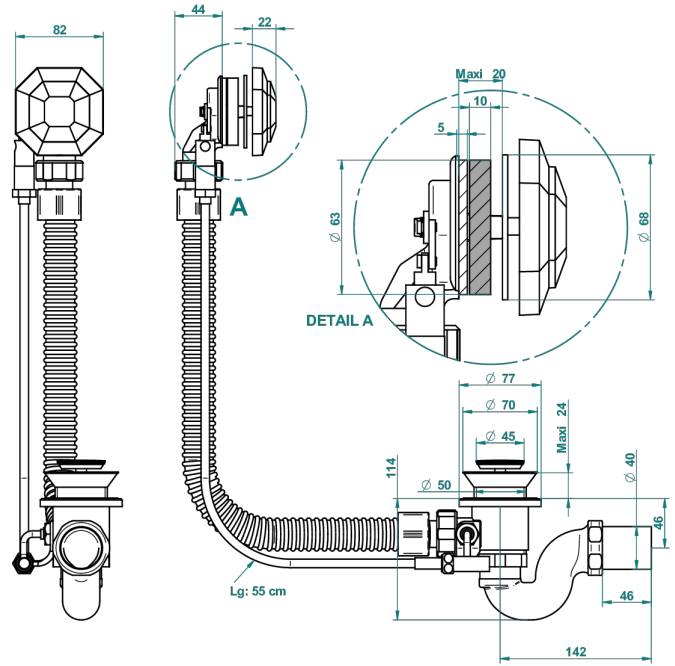

ART DECO CRYSTAL

A56-300

Complete bath pop-up waste -cable lg 55 cm

25018

12/06/2017

CHARACTERISTIC

- Art Déco Crystal
- Complete bath pop-up waste -cable lg 55 cm

AVAILABLE FINITIONS

Nickel color PVD - H55
Polished chrome (color finish) - A02
Umber PVD - H66