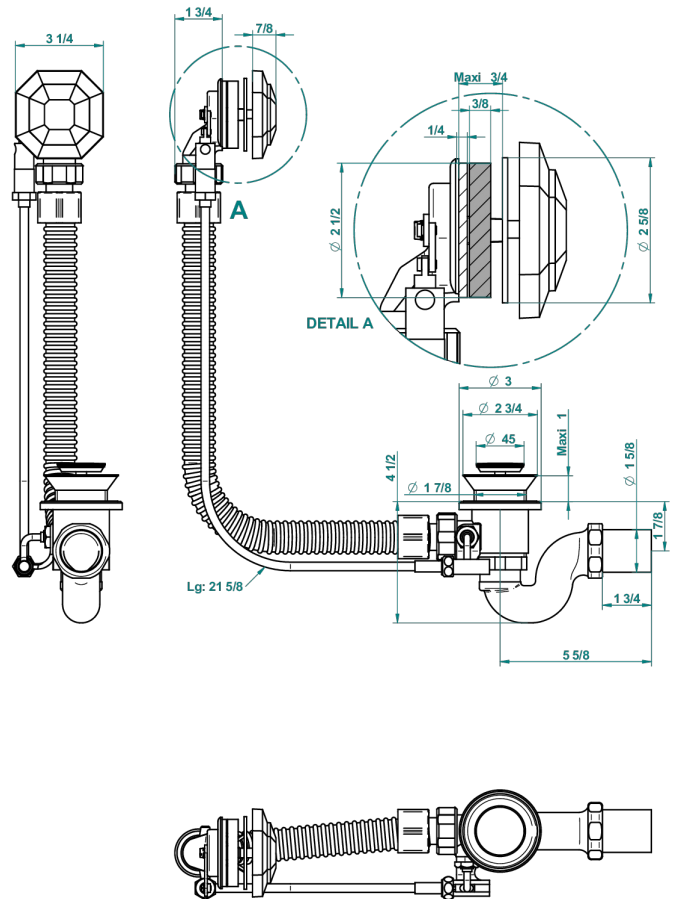

ART DECO CRYSTAL

A56-300

Complete bath pop-up waste -cable lg 55 cm

THG[®]
PARIS

25018

12/06/2017

CHARACTERISTIC

- Art Déco Crystal
- Complete bath pop-up waste -cable lg 55 cm

Nickel color PVD - H55
Polished chrome (color finish) - A02
Umber PVD - H66