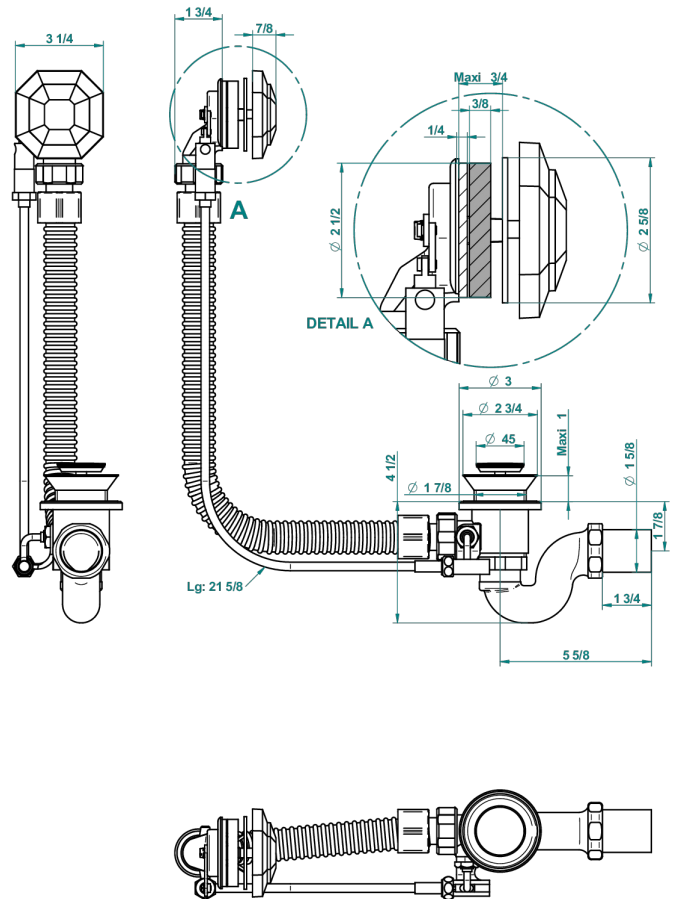

ART DECO WITH LEVER

A55-300

Complete bath pop-up waste -cable lg 55 cm

25018

12/06/2017

CHARACTERISTIC

- Art Déco with lever
- Complete bath pop-up waste -cable lg 55 cm

AVAILABLE FINITIONS

Nickel color PVD - H55
Polished chrome (color finish) - A02
Umber PVD - H66