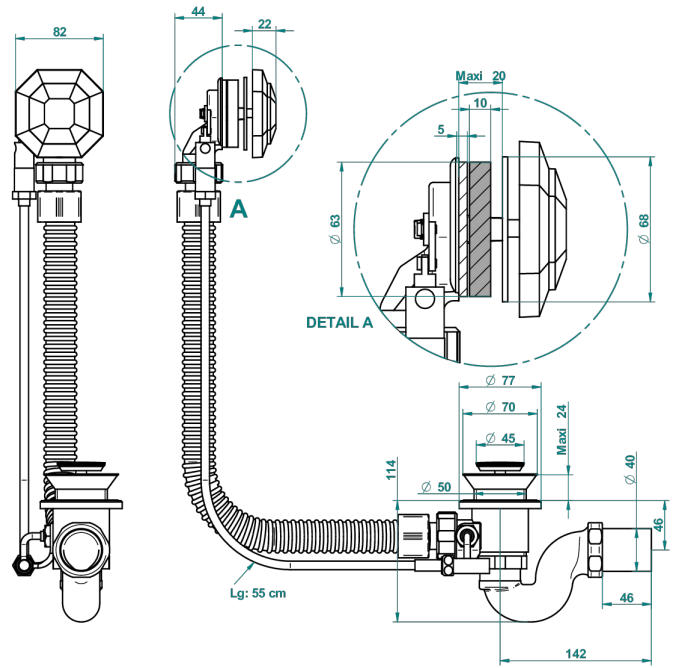

ART DECO WITH LEVER

A55-300

Complete bath pop-up waste -cable lg 55 cm

THG[®]
PARIS

25018

12/06/2017

CHARACTERISTIC

- Art Déco with lever
- Complete bath pop-up waste -cable lg 55 cm

Nickel color PVD - H55
Polished chrome (color finish) - A02
Umber PVD - H66