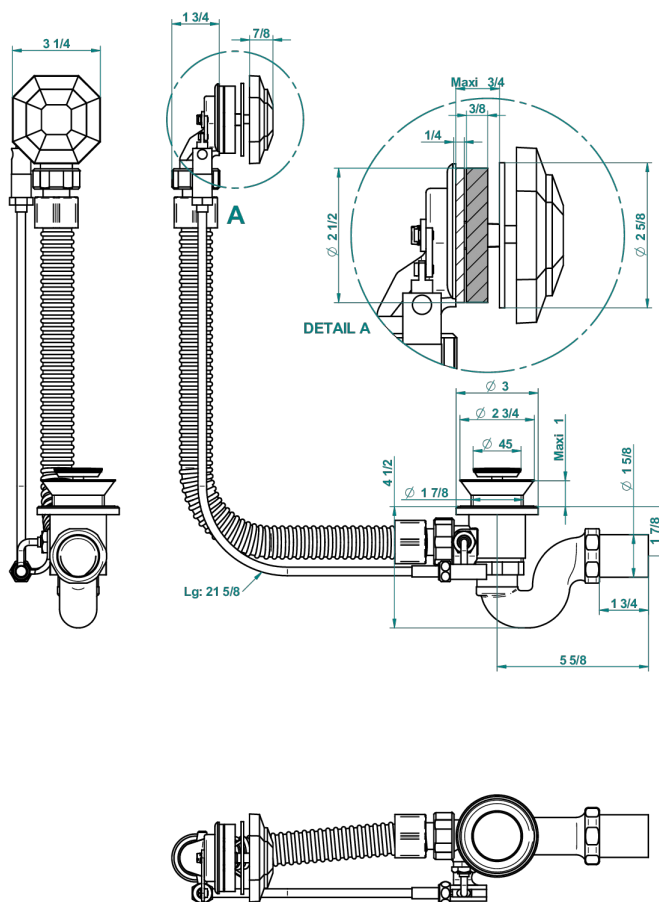

ART DECO WITH LEVER

A55-300

Complete bath pop-up waste -cable lg 55 cm

THG[®]
PARIS

25018

12/06/2017

CHARACTERISTIC

- Art Déco with lever
- Complete bath pop-up waste -cable lg 55 cm

Nickel color PVD - H55
Polished chrome (color finish) - A02
Umber PVD - H66