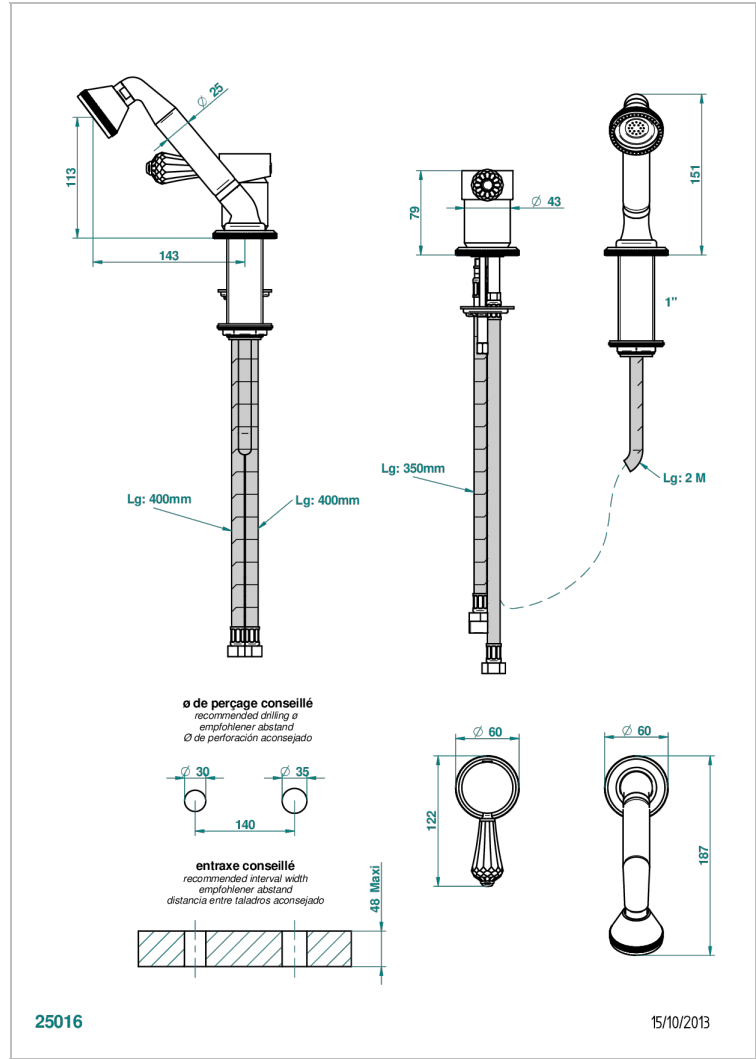

# ART DECO CRYSTAL

A56-6523/60A

Rim mounted ceramic mixer with handshower

## CHARACTERISTIC

- Art Déco Crystal
- Rim mounted ceramic mixer with handshower