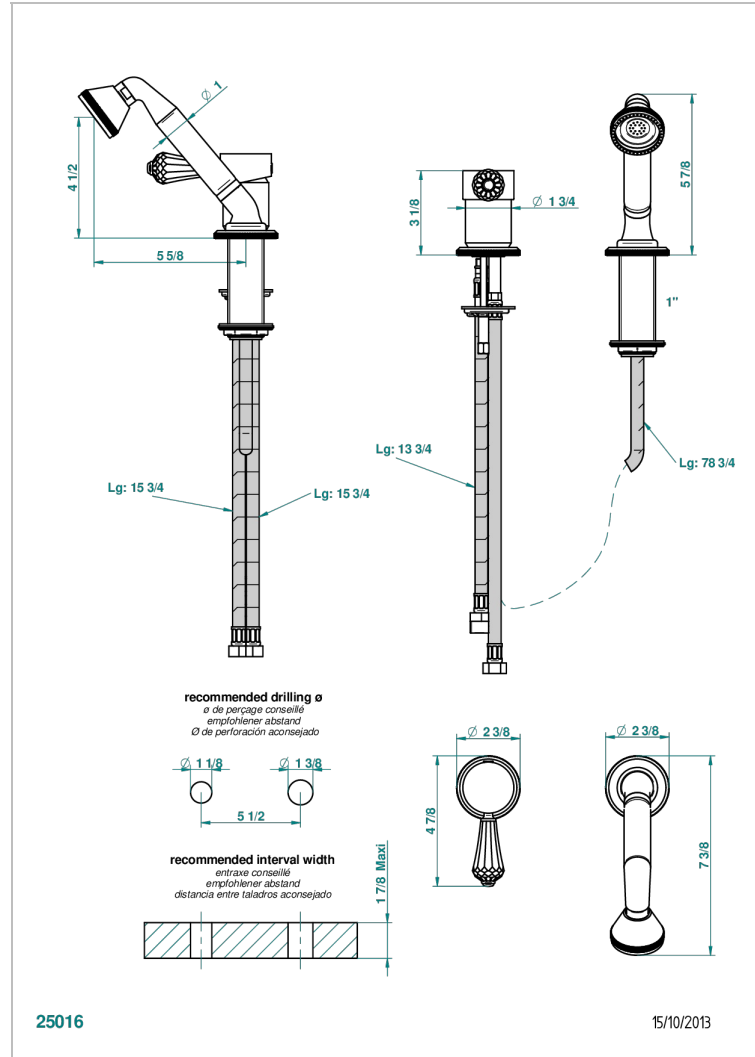

ART DECO CRYSTAL

A56-6523/60A

Rim mounted ceramic mixer with handshower

CHARACTERISTIC

- Art Déco Crystal
- Rim mounted ceramic mixer with handshower

TECHNICAL SPECS

- Recommandé : 3 bars (max. 5 bars) - Advised : 43,5 psi (max. 72 psi)
- 8 l/min à 3 bars (2.12 gpm at 43.5 psi)

AVAILABLE FINITIONS

Antique nickel - H28
 Black ceram - D30
 Blush PVD - H62
 Brass color PVD - H49
 Brown bronze color PVD - F33
 Gold color PVD - H52

Graphite PVD - H64
 Lacquered light bronze - D01
 Matt Umber PVD - H67
 Matt blush PVD - H60
 Matt brass color PVD - H50
 Matt brown bronze color PVD - F34