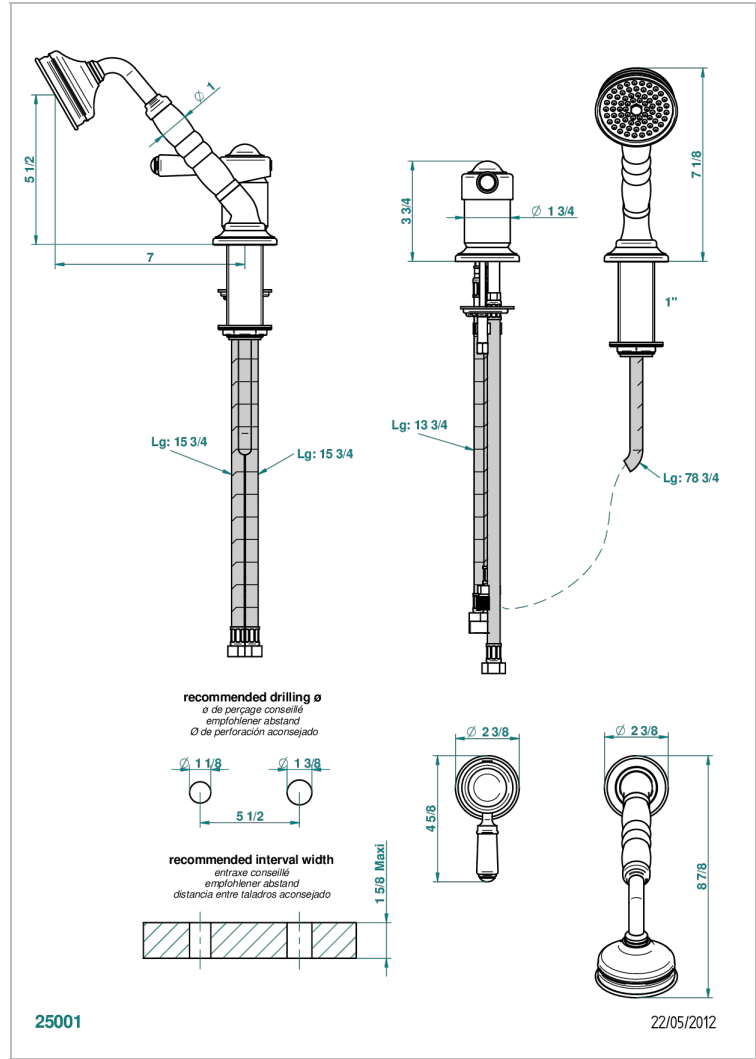

BROADWAY WITH LEVER

A04-6523/60A

Rim mounted ceramic mixer with handshower

CHARACTERISTIC

- Broadway with Lever
- Rim mounted ceramic mixer with handshower

TECHNICAL SPECS

- Recommandé : 3 bars (max. 5 bars) - Advised : 43,5 psi (max. 72 psi)
- 9,5 l/min à 3 bars (2.5 gpm at 43.5 psi)

AVAILABLE FINITIONS

Antique nickel - H28
 Black ceram - D30
 Blush PVD - H62
 Brass color PVD - H49
 Brown bronze color PVD - F33
 Gold color PVD - H52

Graphite PVD - H64
 Lacquered light bronze - D01
 Matt Umber PVD - H67
 Matt blush PVD - H60
 Matt brass color PVD - H50
 Matt brown bronze color PVD - F34