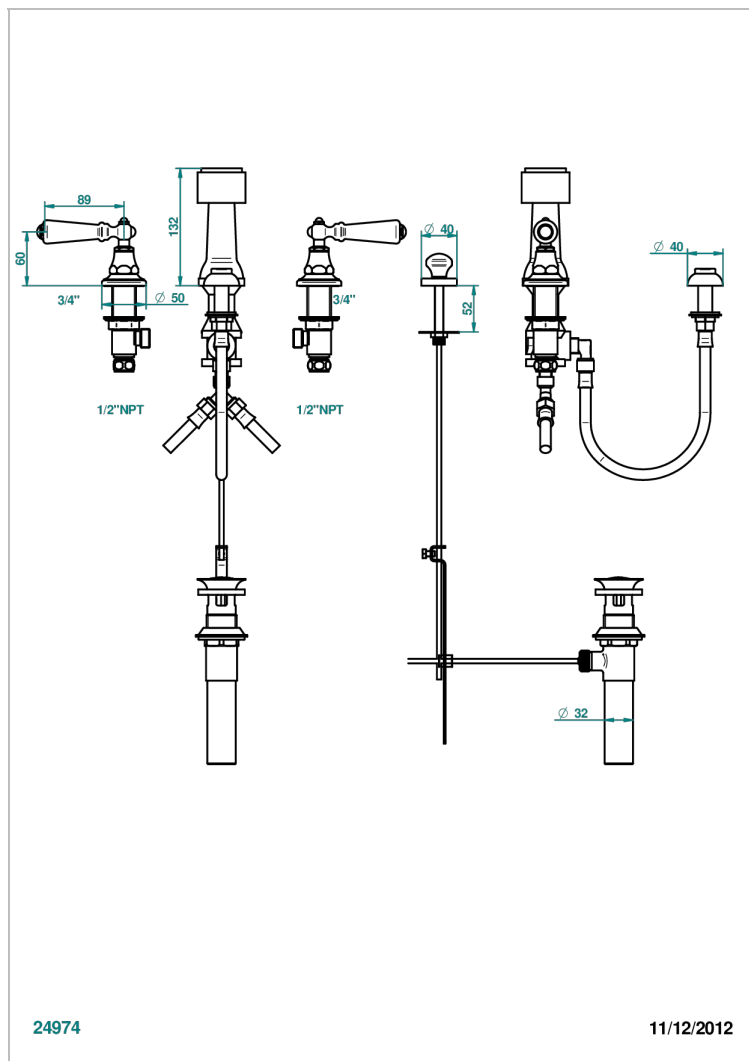

CHARLESTON WITH LEVER HANDLES

G75-207KA

Deck mounted 3-hole bidet with vertical spray, vacuum breaker and drain

CHARACTERISTIC

- ASME : ASME A112.18.1-2011/CSA B125.1-11

STANDARDS

AVAILABLE FINITIONS

Black ceram - D30
Blush PVD - H62
Brass color PVD - H49
Brown bronze color PVD - F33
Chrome polished - A02
Chrome polished / gold polished - G02

Matt nickel (American satin) - C01
Matt nickel color PVD - H56
Natural smoked Brass - A13
Nickel antique / Sovereign - H28
Nickel color PVD - H55
Nickel polished - B01

Soft gold - F30
Soft matt gold - F31
Umber PVD - H66