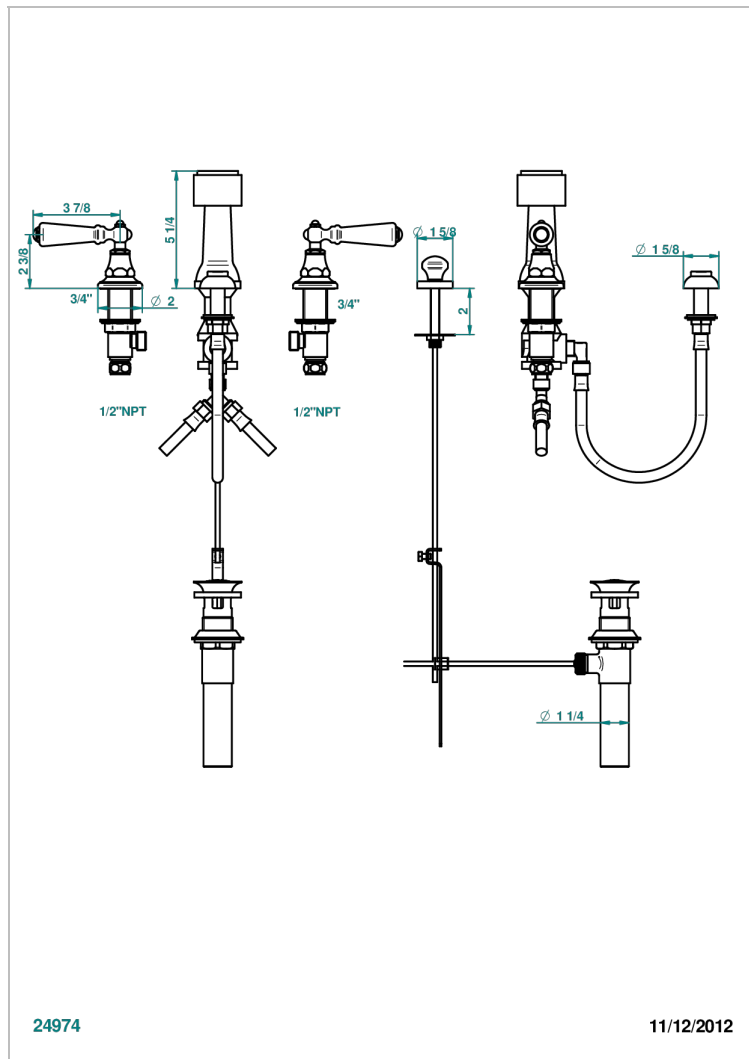

# CHARLESTON WITH LEVER HANDLES

G75-207KA

Deck mounted 3-hole bidet with vertical spray, vacuum breaker and drain