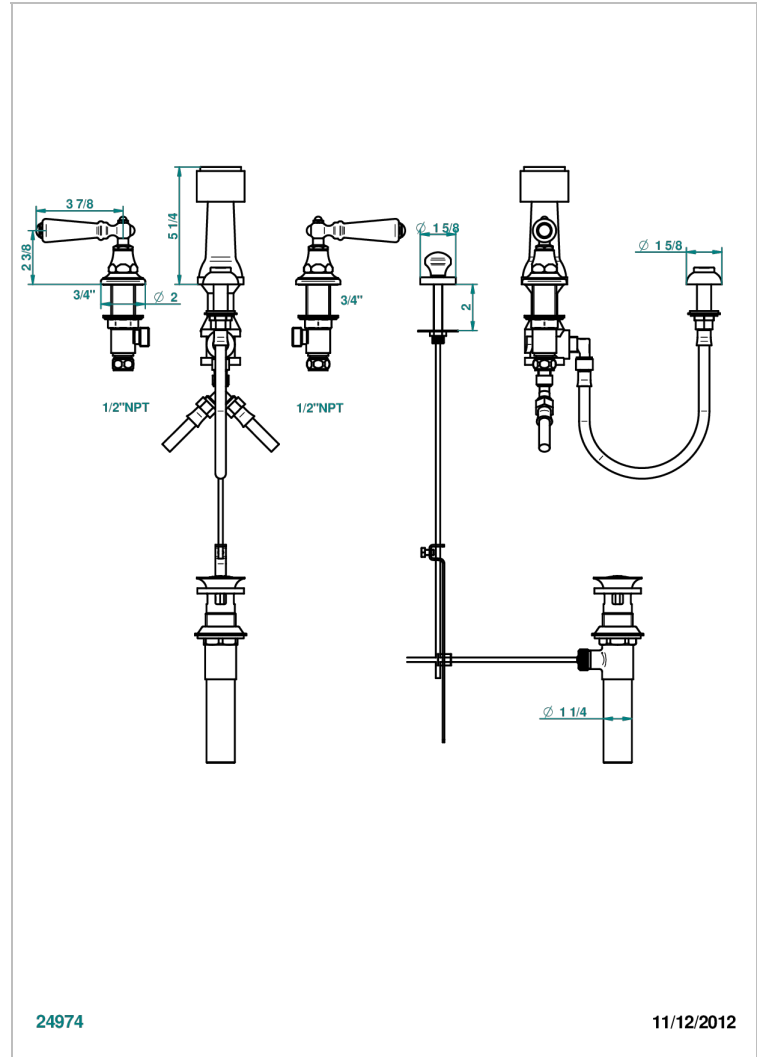

# CHARLESTON WITH LEVER

G75-207KA

Bidet Faucet with vertical spray, drain and vacuum breaker, for bidet Kohler