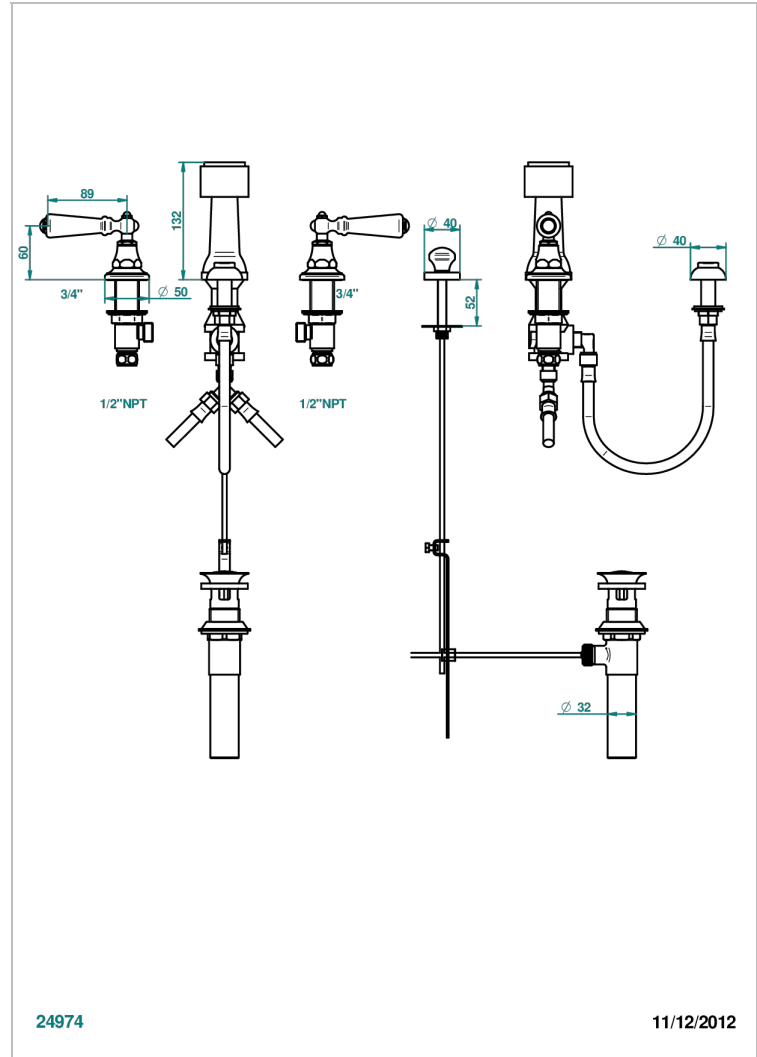

CHARLESTON WITH LEVER

G75-207KA

Bidet Faucet with vertical spray, drain and vacuum breaker, for bidet Kohler

24974

11/12/2012

CHARACTERISTIC

- ASME : ASME A112.18.1-2011/CSA B125.1-11

STANDARDS