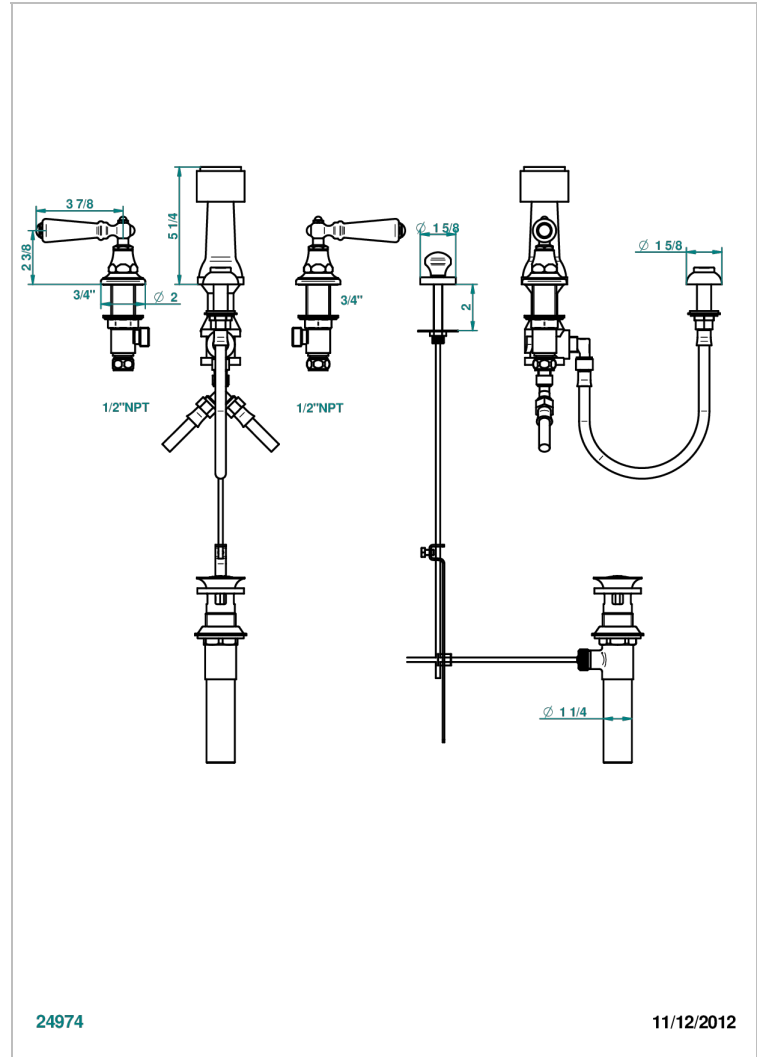

# CHARLESTON WITH LEVER

G75-207KA

Bidet Faucet with vertical spray, drain and vacuum breaker, for bidet Kohler

24974

11/12/2012