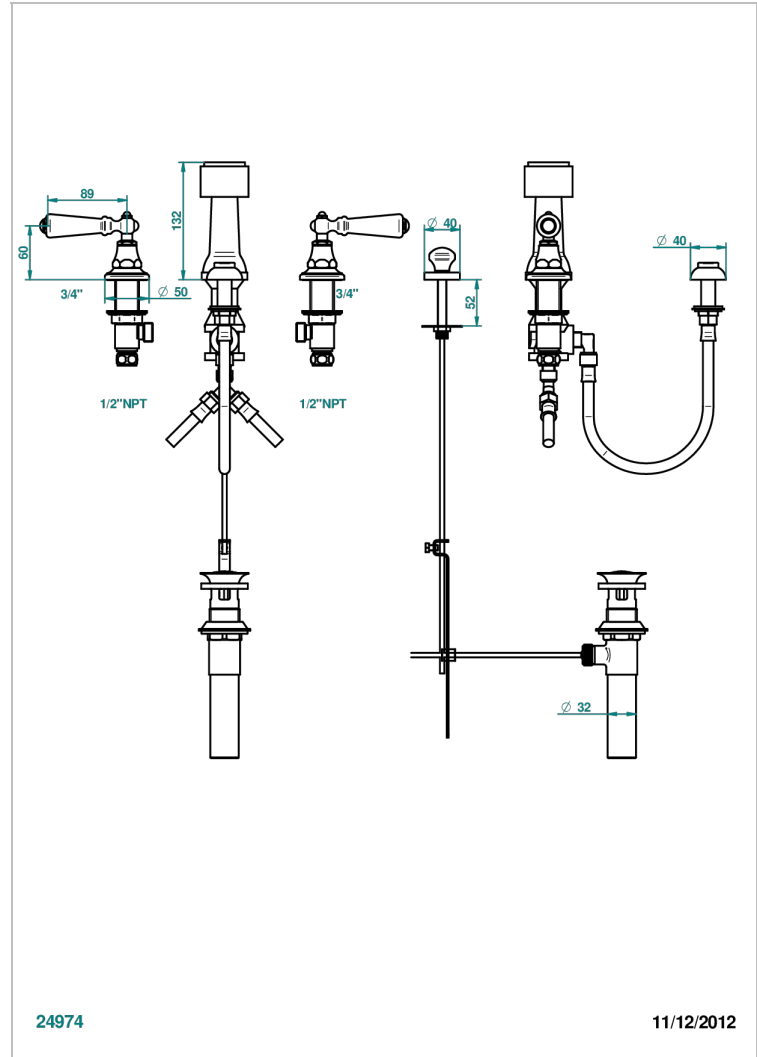

# 1900 WITH LEVER HANDLES

G28-207KA

Deck mounted 3-hole bidet with vertical spray, vacuum breaker and drain

24974

11/12/2012