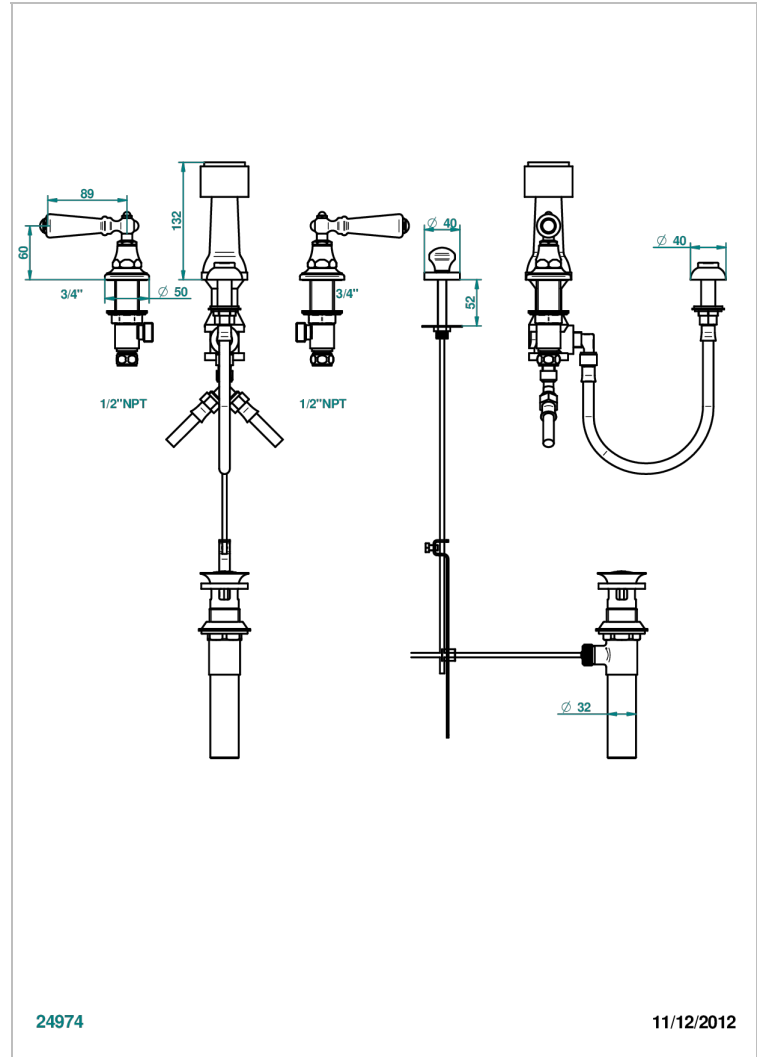

# 1900 WITH LEVER

G28-207KA

Bidet Faucet with vertical spray, drain and vacuum breaker, for bidet Kohler