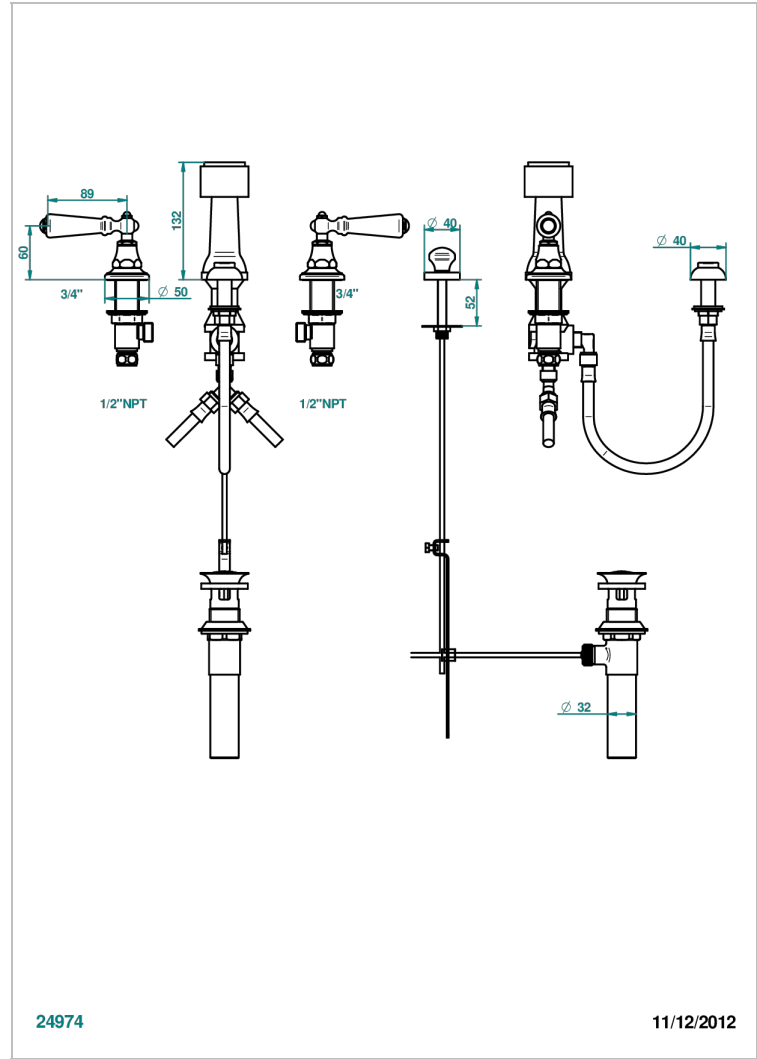

1900 WITH LEVER

G28-207KA

THG
PARIS

Bidet Faucet with vertical spray, drain and vacuum breaker, for bidet Kohler

24974

11/12/2012

CHARACTERISTIC

- ASME : ASME A112.18.1-2011/CSA B125.1-11

STANDARDS

AVAILABLE FINITIONS

Antique nickel - H28
Black ceram - D30
Blush PVD - H62
Brass color PVD - H49
Brown bronze color PVD - F33
Gold color PVD - H52

Graphite PVD - H64
Lacquered light bronze - D01
Matt Umber PVD - H67
Matt blush PVD - H60
Matt brass color PVD - H50
Matt brown bronze color PVD - F34