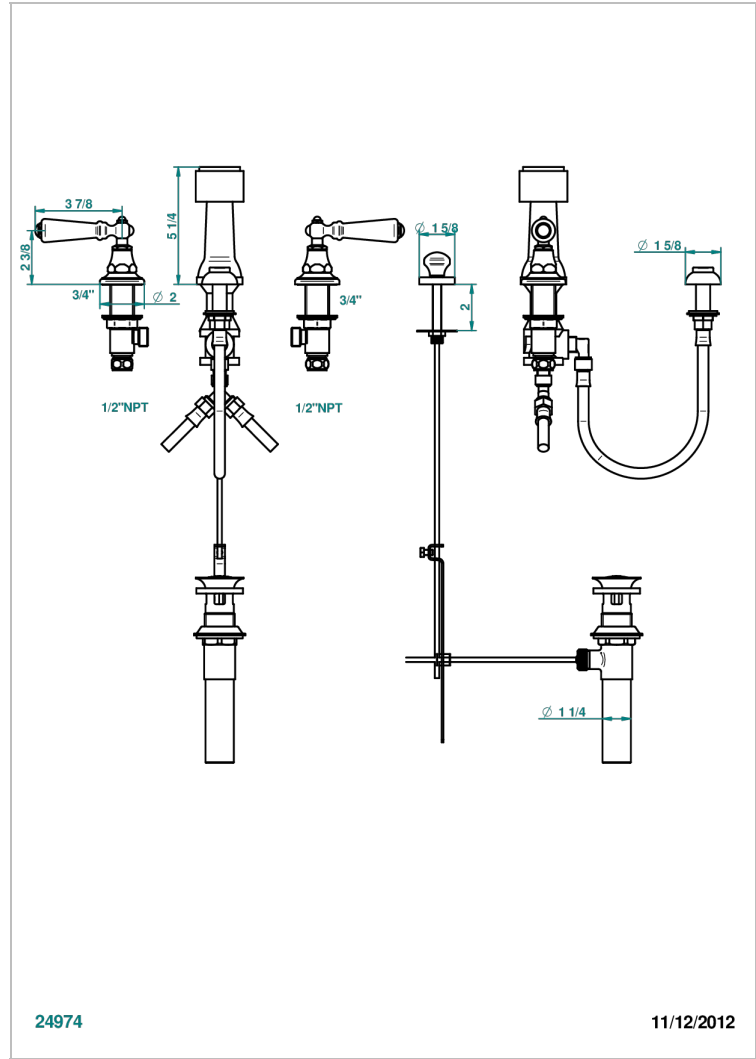

# 1900 WITH LEVER

G28-207KA

Bidet Faucet with vertical spray, drain and vacuum breaker, for bidet Kohler

24974

11/12/2012