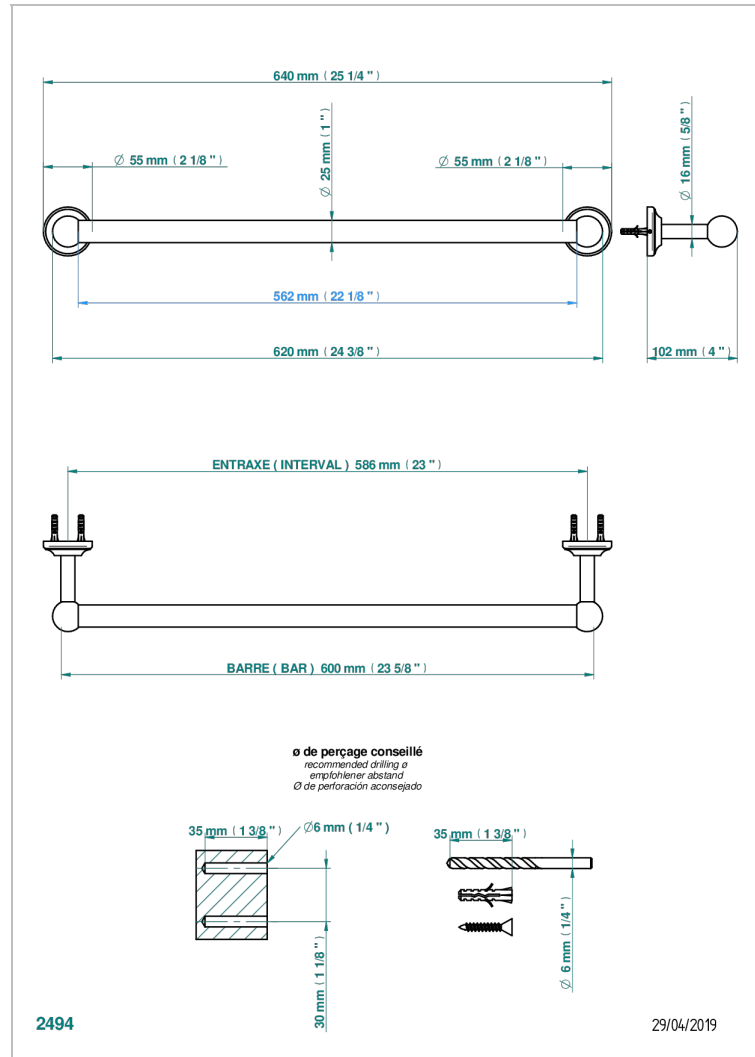

# CHARLESTON

G29-526/60

Towel bar, 24" long

THG<sup>®</sup>  
PARIS

## CHARACTERISTIC

- Charleston
- Towel bar, 24" long