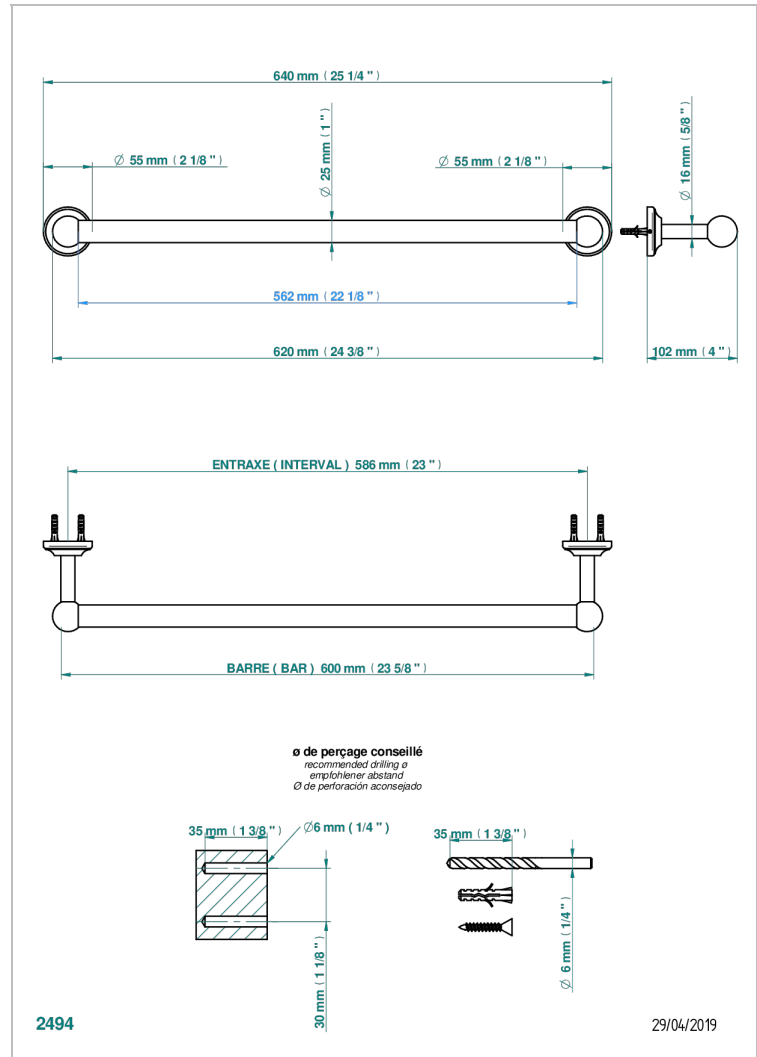

# CHARLESTON

G29-526/60

Bath towel holder, length: 600 mm

THG<sup>®</sup>  
PARIS

## CHARACTERISTIC

- Charleston
- Bath towel holder, length: 600 mm