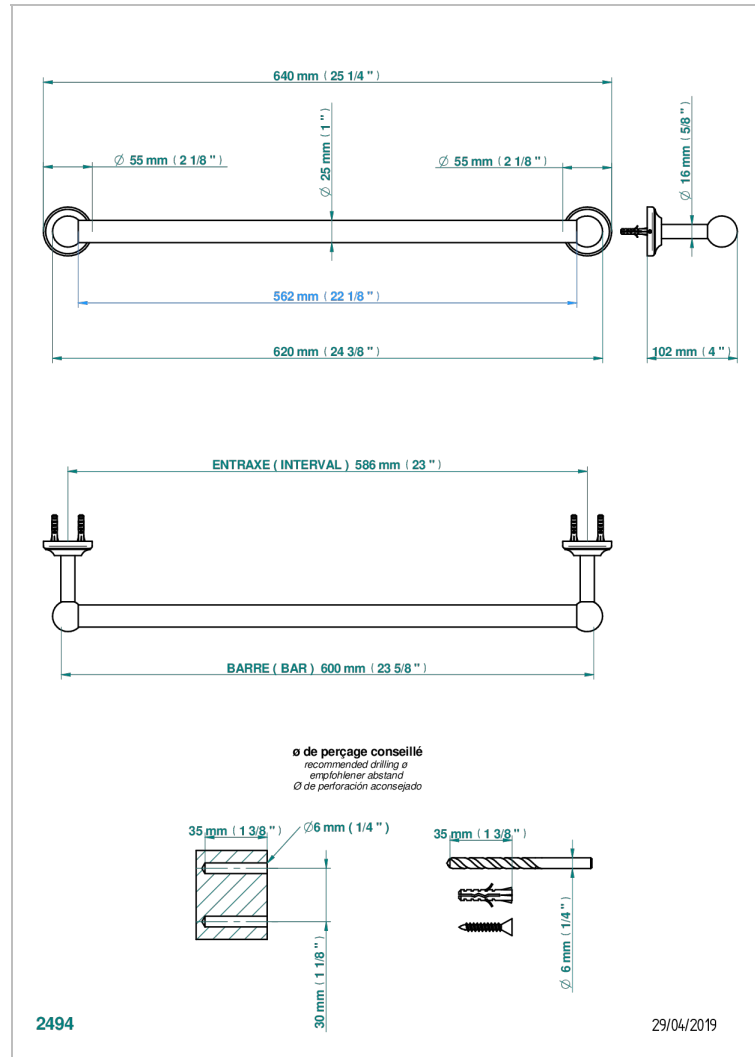

# CHARLESTON

G29-526/60

Bath towel holder, length: 600 mm

THG<sup>®</sup>  
PARIS

## CHARACTERISTIC

- Charleston
- Bath towel holder, length: 600 mm